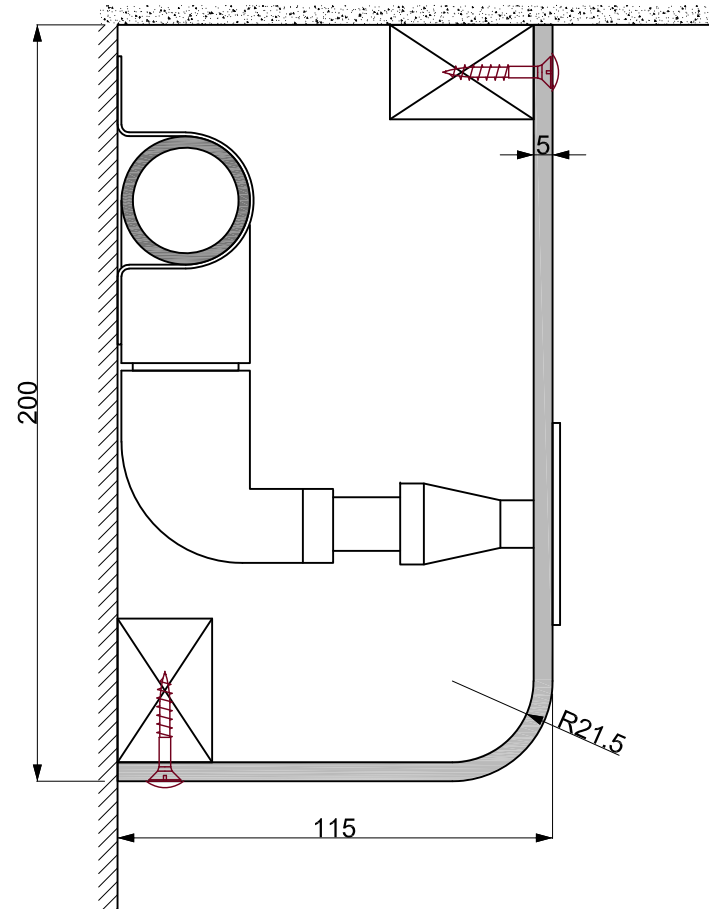

Encasement Ltd
Peartree Business Centre
Enterprise Way, Bretton, Peterborough
Cambridgeshire PE3 8YQ
t: +44 (0)1733 266 889
e: sales@encasement.co.uk
w: www.encasement.co.uk

Standard Length:
2500 mm

standard specification detail:

type:
pre-formed plywood pipe boxing

ref: Versa 5

thickness: 5mm

length: see drawing

finish: white melamine

joint detail: N/A

accessories: screws & white caps,
internal corner, external corner,
butt joint cover, stop end

detail:

**Versa 5 Pipe Boxing
115/200mm**

date:
AUG 2018

drawn by:
CS

scale:
1:2

paper size:
A4

drawing no:

Versa 5-115_200.DWG