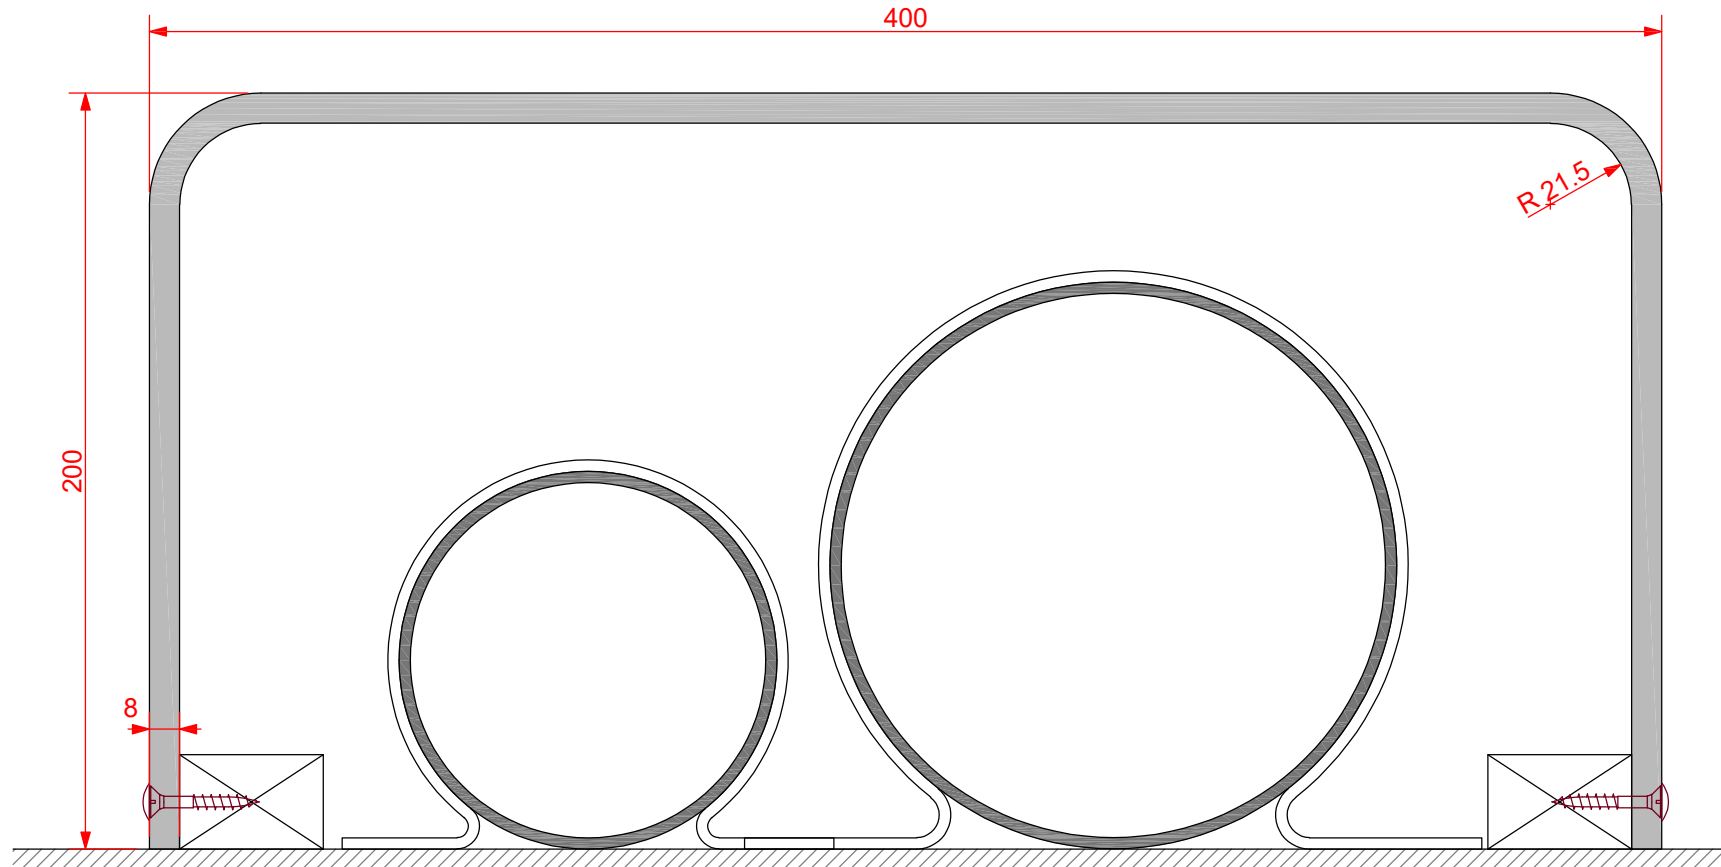

Encasement Ltd
t: +44 (0)1733 266 889
e: sales@encasement.co.uk
w: www.encasement.co.uk

R21.5

200

400

8

Approx. internal
working space:
384 x 192

standard specification detail:
type:
pre-formed plywood pipe boxing
ref: Versa 8D
thickness: 8mm
length: 3000mm
finish: white melamine
joint detail: N/A
accessories: screws & white caps

detail:
Versa 8D Pipe Boxing
200/400/200mm

date: **JAN 2013** drawn by: **AW**

scale: **1:2** paper size: **A4**

drawing no:
Versa 8D
200_400_200.DWG