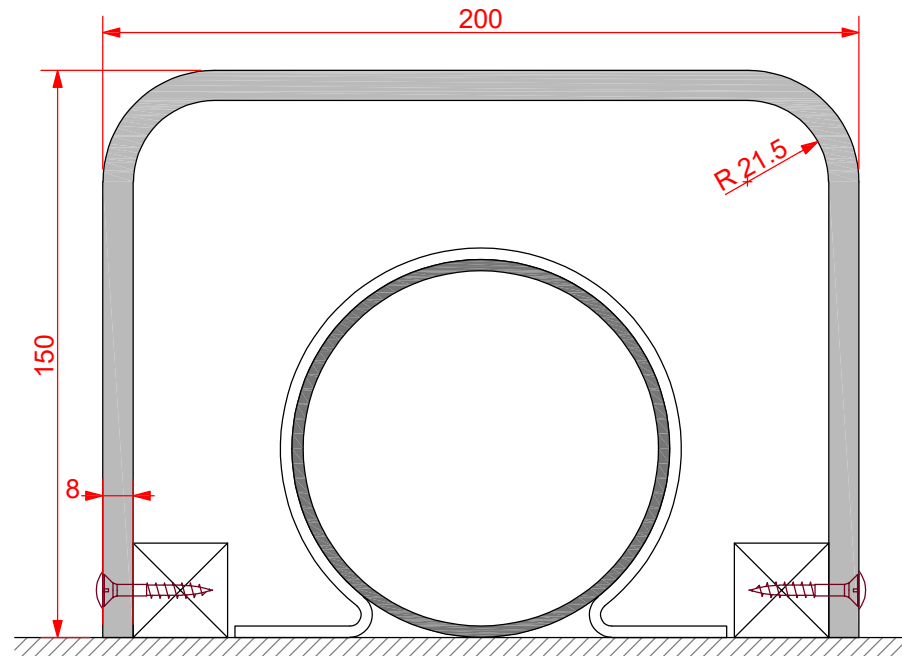

Encasement Ltd
t: +44 (0)1733 266 889
e: sales@encasement.co.uk
w: www.encasement.co.uk

standard specification detail:

type:
pre-formed plywood pipe boxing

ref: Versa 8D

thickness: 8mm

length: 3000mm

finish: white melamine

joint detail: N/A

accessories: screws & white caps

detail:

Versa 8D Pipe Boxing

150/200/150mm

date:
JAN 2013

drawn by:
AW

scale:
1:2

paper size:
A4

drawing no:

**Versa 8D
150_200_150.DWG**

Approx. internal
working space:
184 x 142