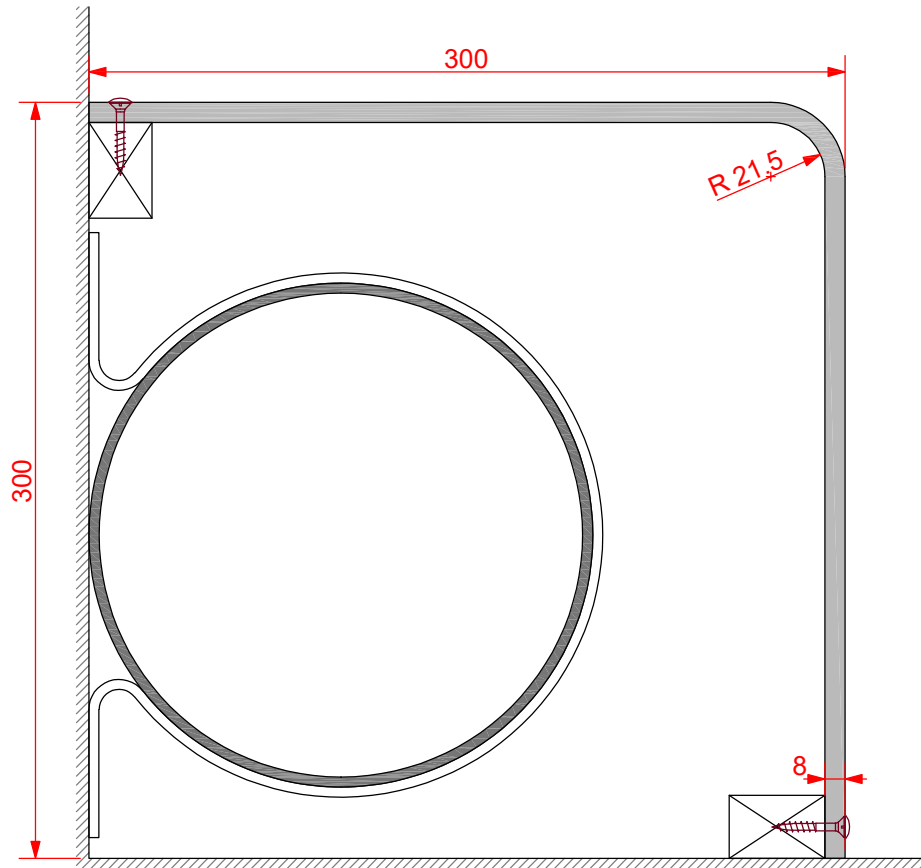

Encasement Ltd
t: +44 (0)1733 266 889
e: sales@encasement.co.uk
w: www.encasement.co.uk

Standard Length:
3000 mm

standard specification detail:

type:
pre-formed plywood pipe boxing

ref: Versa 8

thickness: 8mm

length: see drawing

finish: white melamine

joint detail: N/A

accessories: screws & white caps,
internal corner, external corner,
butt joint cover, stop end

detail:

Versa 8 Pipe Boxing
300/300mm

date:
JAN 2013

drawn by:
AW

scale:
1:3

paper size:
A4

drawing no:

Versa 8- 300_300.DWG