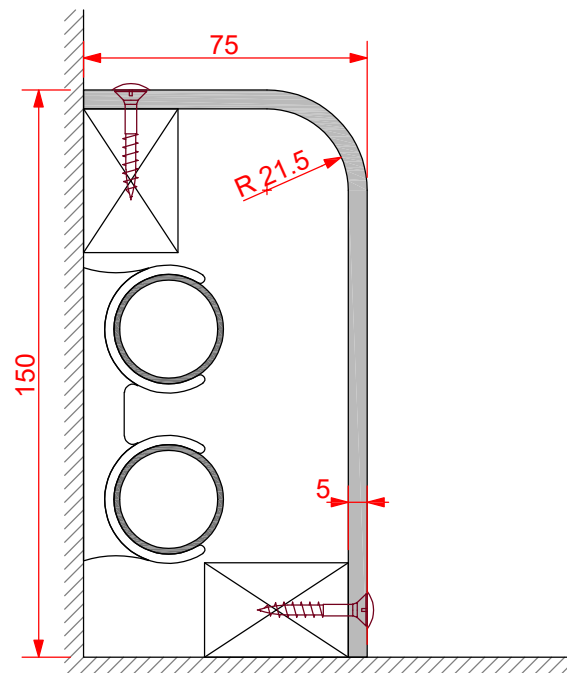

Encasement Ltd  
t: +44 (0)1733 266 889  
e: sales@encasement.co.uk  
w: www.encasement.co.uk

standard specification detail:

type:  
pre-formed plywood pipe boxing

ref: Versa 5

thickness: 5mm

length: see drawing

finish: white melamine

joint detail: N/A

accessories: screws & white caps,  
internal corner, external corner,  
butt joint cover, stop end

Standard Length:  
2500 mm;  
3000 mm

detail:

**Versa 5 Pipe Boxing  
75/150mm**

date:

**JAN 2013**

drawn by:

**AW**

scale:

**1:2**

paper size:

**A4**

drawing no:

**Versa 5- 75\_150.DWG**