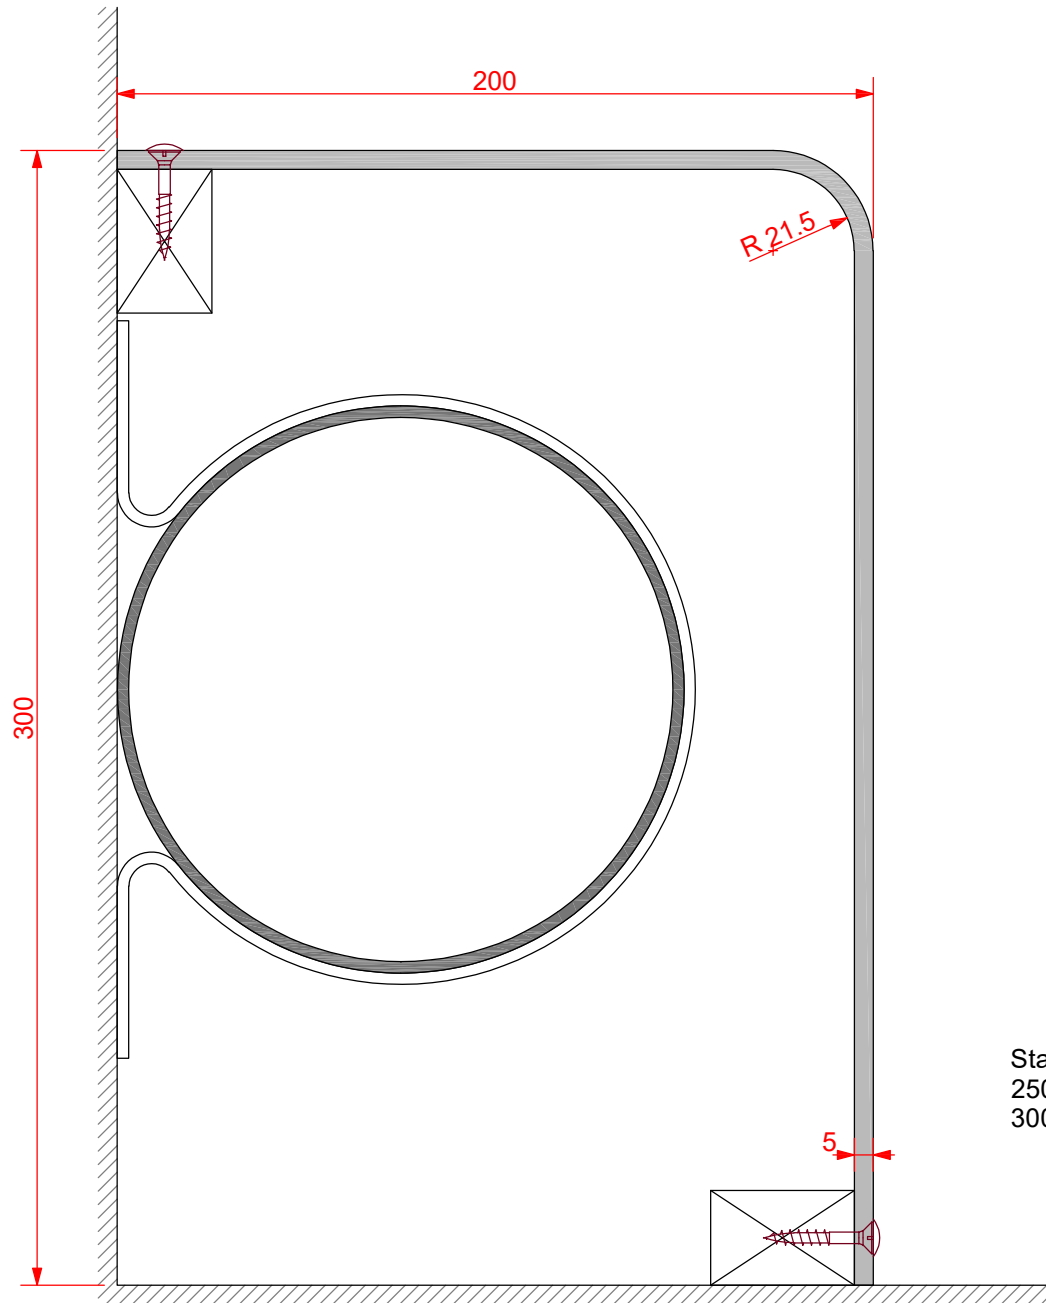

Encasement Ltd  
t: +44 (0)1733 266 889  
e: sales@encasement.co.uk  
w: www.encasement.co.uk

standard specification detail:

type:  
pre-formed plywood pipe boxing

ref: Versa 5

thickness: 5mm

length: see drawing

finish: white melamine

joint detail: N/A

accessories: screws & white caps,  
internal corner, external corner,  
butt joint cover, stop end

detail:

**Versa 5 Pipe Boxing**  
200/300mm

date:  
**JAN 2013**

drawn by:  
**AW**

scale:  
**1:2**

paper size:  
**A4**

drawing no:

**Versa 5- 200\_300.DWG**