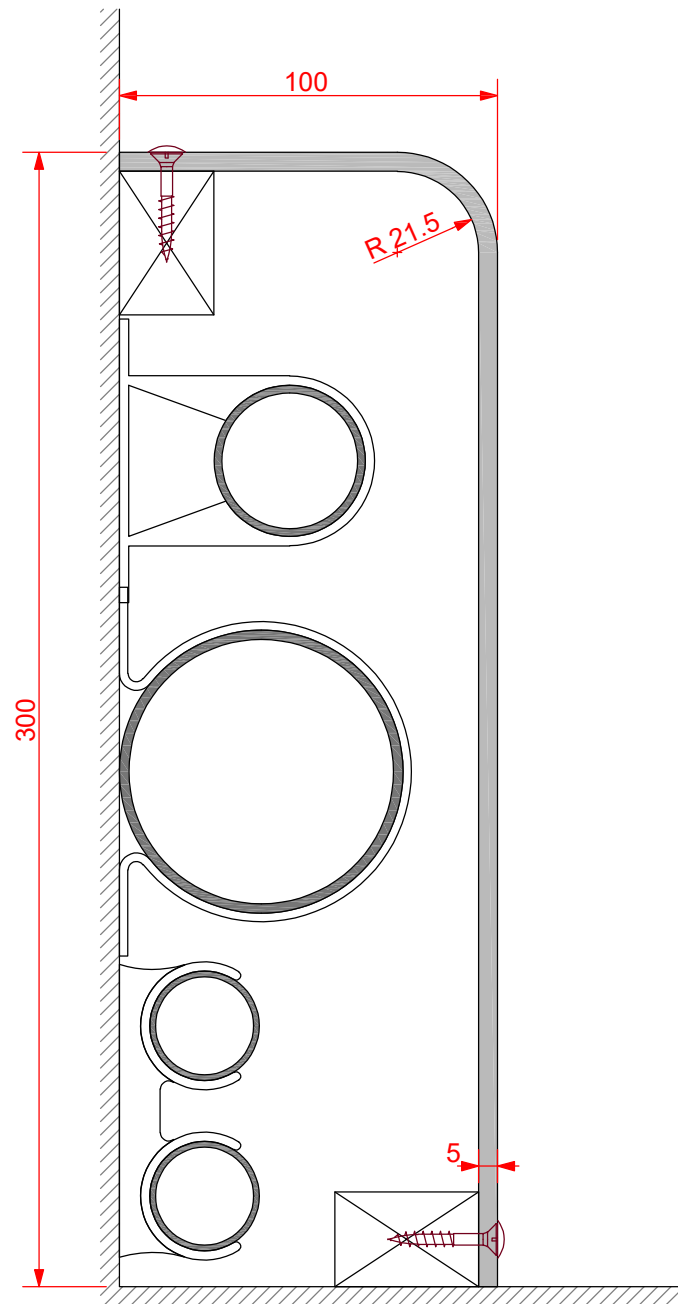

Encasement Ltd
t: +44 (0)1733 266 889
e: sales@encasement.co.uk
w: www.encasement.co.uk

standard specification detail:

type:
pre-formed plywood pipe boxing

ref: Versa 5

thickness: 5mm

length: see drawing

finish: white melamine

joint detail: N/A

accessories: screws & white caps,
internal corner, external corner,
butt joint cover, stop end

detail:

**Versa 5 Pipe Boxing
100/300mm**

date:
JAN 2013

drawn by:
AW

scale:
1:2

paper size:
A4

drawing no:

Versa 5- 100_300.DWG

Standard Length:
2500 mm