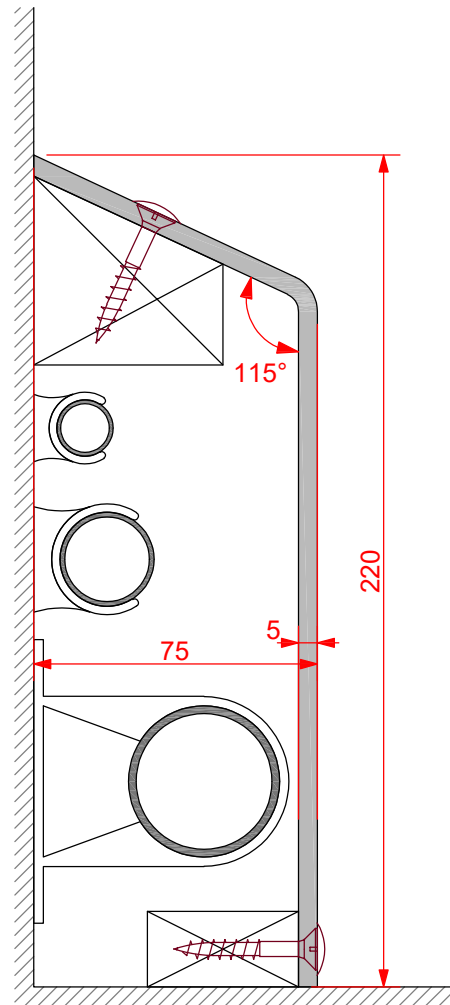

Encasement Ltd
t: +44 (0)1733 266 889
e: sales@encasement.co.uk
w: www.encasement.co.uk

Approx. internal
working space:
70x160

standard specification detail:

type:
pre-formed plywood pipe boxing

ref: Riva

thickness: 5mm

length: 2500mm

finish: white melamine

joint detail: N/A

accessories: screws & white caps,
internal corner, external corner,
butt joint cover, stop end

detail:

**Riva Pipe Boxing
75/220mm**

date:
JAN 2013

drawn by:
AW

scale:
1:2

paper size:
A4

drawing no:

Riva 75_220.DWG