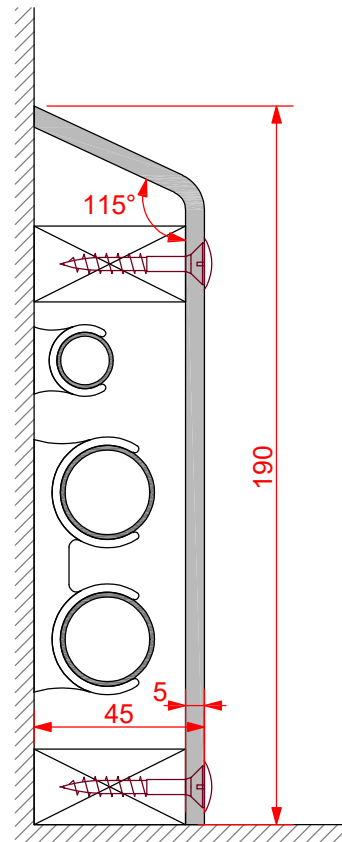

Encasement Ltd
t: +44 (0)1733 266 889
e: sales@encasement.co.uk
w: www.encasement.co.uk

standard specification detail:

type:
pre-formed plywood pipe boxing

ref: Riva

thickness: 5mm

length: 2500mm

finish: white melamine

joint detail: N/A

accessories: screws & white caps,
internal corner, external corner,
butt joint cover, stop end

Approx. internal
working space:
40x160

detail:

Riva Pipe Boxing
45/190mm

date:
JAN 2013

drawn by:
AW

scale:
1:2

paper size:
A4

drawing no:

Riva 45_190.DWG