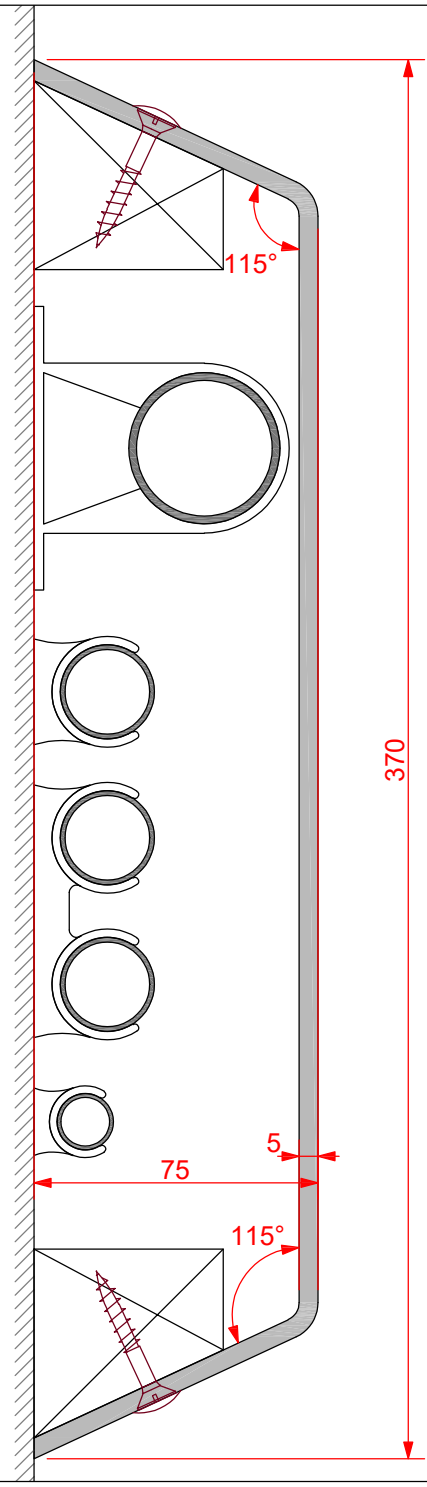

Encasement Ltd  
t: +44 (0)1733 266 889  
e: sales@encasement.co.uk  
w: www.encasement.co.uk

standard specification detail:  
type:  
pre-formed plywood pipe boxing  
ref: Riva 'D'  
thickness: 5mm  
length: 2500mm  
finish: white melamine  
joint detail: N/A  
accessories: screws & white caps

detail:  
**Riva 'D' Pipe Boxing**  
75/370mm

date: **JAN 2013** drawn by: **AW**

scale: **1:2** paper size: **A4**

drawing no:  
**Riva-D 75/370.DWG**

Approx. internal  
working space:  
70x265