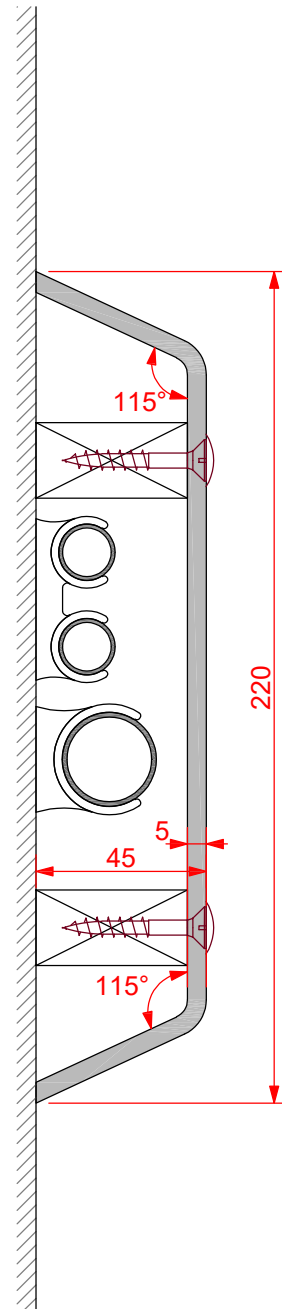

Encasement Ltd
t: +44 (0)1733 266 889
e: sales@encasement.co.uk
w: www.encasement.co.uk

standard specification detail:

type:
pre-formed plywood pipe boxing

ref: Riva 'D'

thickness: 5mm

length: 2500mm

finish: white melamine

joint detail: N/A

accessories: screws & white caps

Approx. internal
working space:
40x165

detail:

Riva 'D' Pipe Boxing
45/220mm

date:
JAN 2013

drawn by:
AW

scale:
1:2

paper size:
A4

drawing no:

Riva-D 45_220.DWG