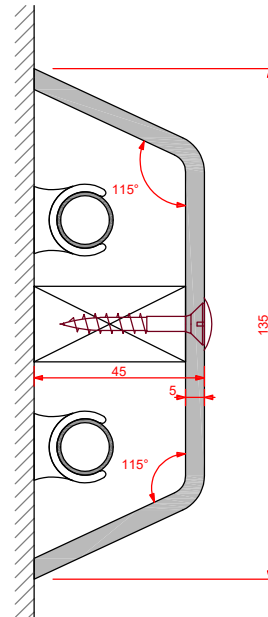

Encasement Ltd
t: +44 (0)1733 266 889
e: sales@encasement.co.uk
w: www.encasement.co.uk

standard specification detail:

type:
pre-formed plywood pipe boxing

ref: Riva 'D'

thickness: 5mm

length: 2500mm

finish: white melamine

joint detail: N/A

accessories: screws & white caps

Approx. internal
working space:
40x80

detail:

Riva 'D' Pipe Boxing
45/135mm

date:
JAN 2013

drawn by:
AW

scale:
1:2

paper size:
A4

drawing no:

Riva-D 45_135.DWG