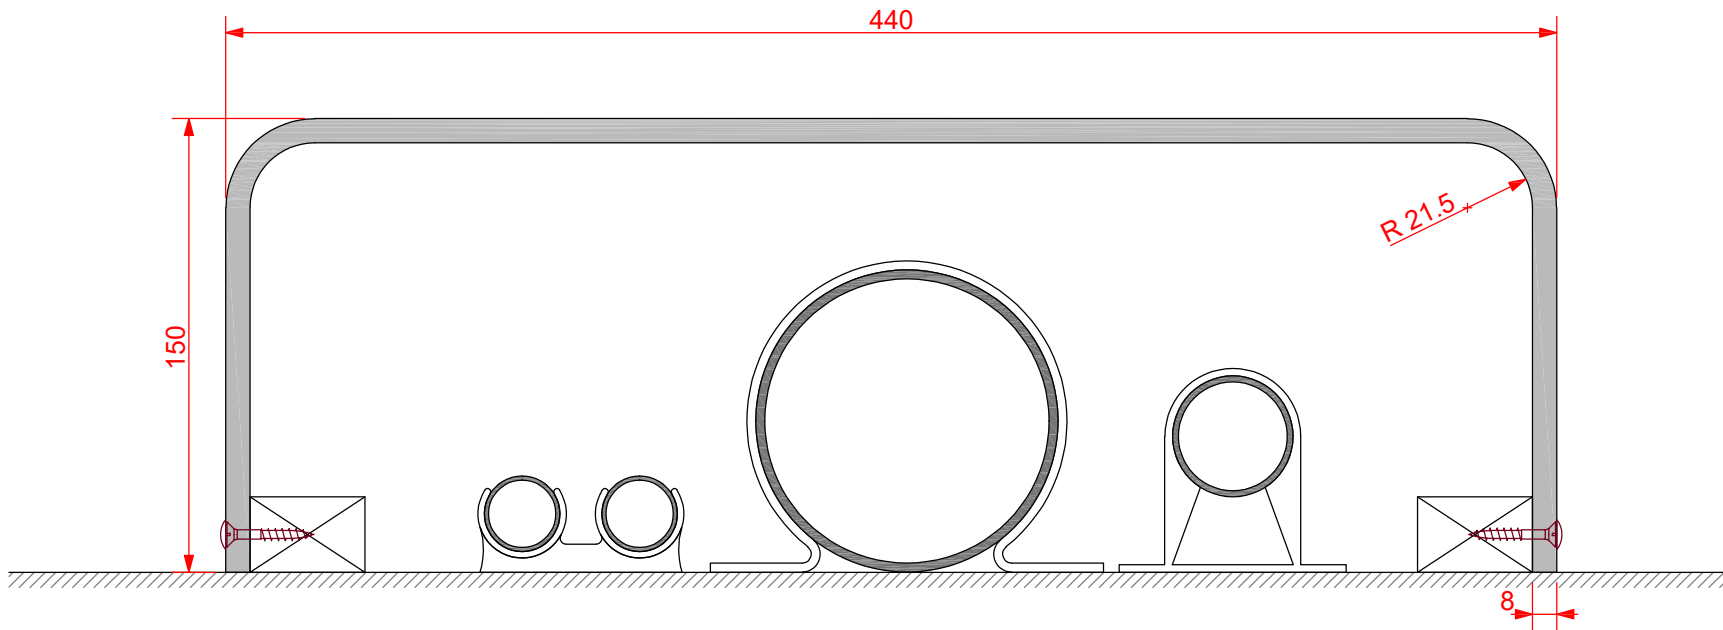

thickness: 8mm

length: 495, 2500 or 3000mm

finish: white melamine

joint detail: N/A

accessories: screws & white caps

detail:

**Boiler Pipe Work Casing**  
150/440/150mm

date:  
**JAN 2013**

drawn by:  
**AW**

scale:  
**1:2.5**

paper size:  
**A4**

drawing no:

**Boiler Pipework Casing**  
150\_440\_150.DWG