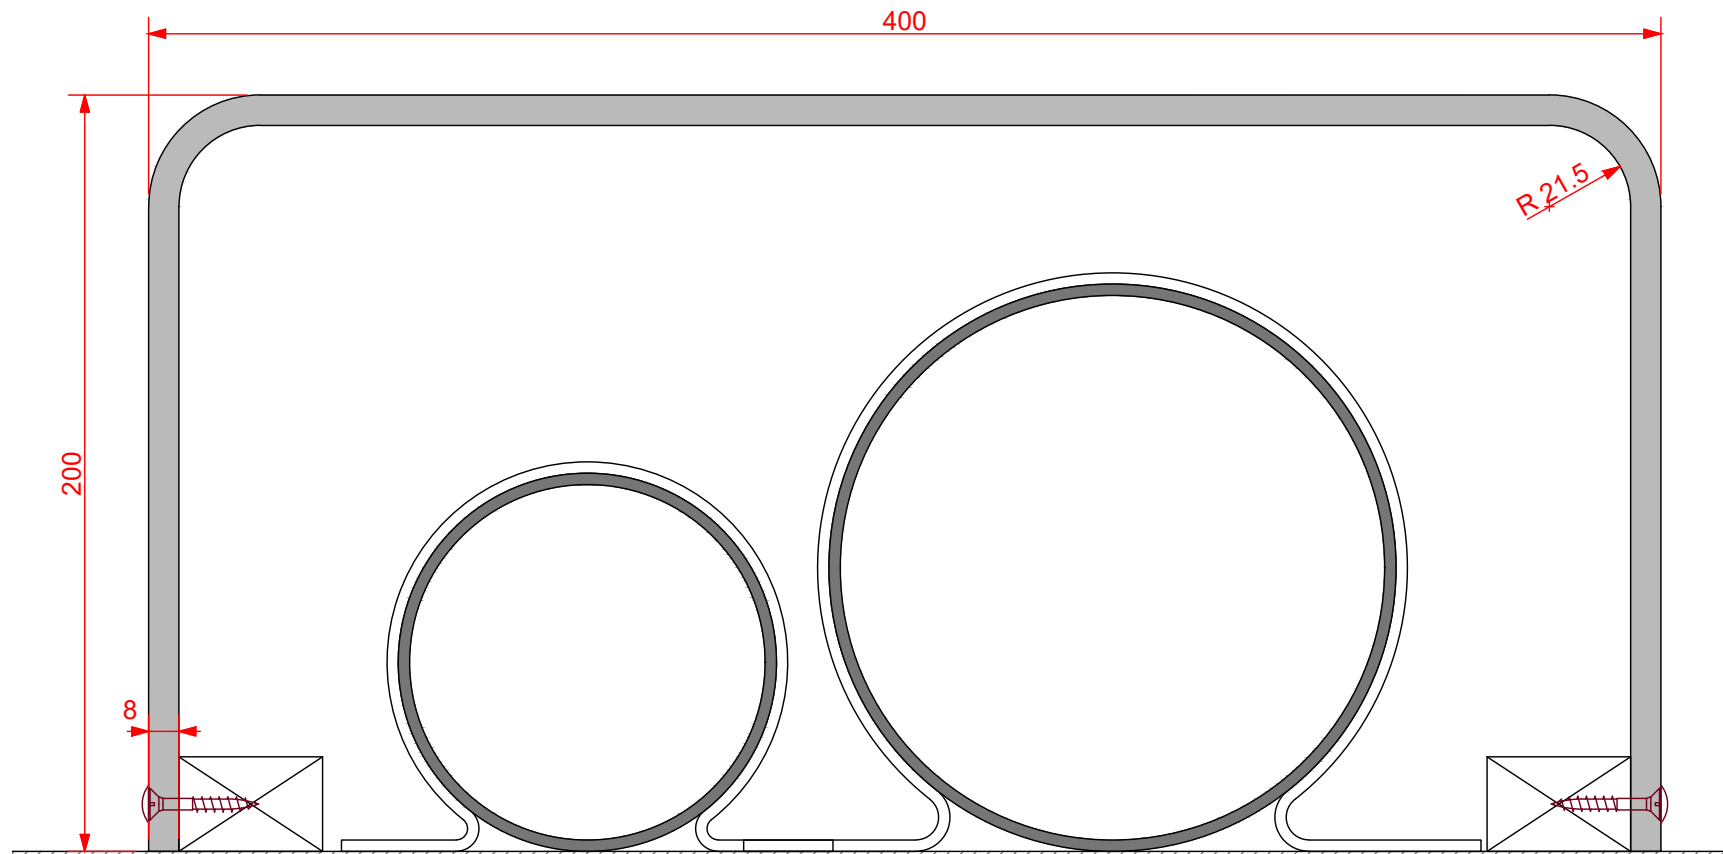

Encasement Ltd
t: +44 (0)1733 266 889
e: sales@encasement.co.uk
w: www.encasement.co.uk

Approx. internal
working space:
384 x 192

standard specification detail:

type:
pre-formed plywood pipe boxing

ref: Versa 8D

thickness: 8mm

length: 3000mm

finish: white craft paper

joint detail: N/A

accessories: screws & white caps

detail:

Versa 8D Pipe Boxing

200/400/200mm

date:
JAN 2013

drawn by:
AW

scale:
1:2

paper size:
A4

drawing no:

Versa 8D
200_400_200.DWG