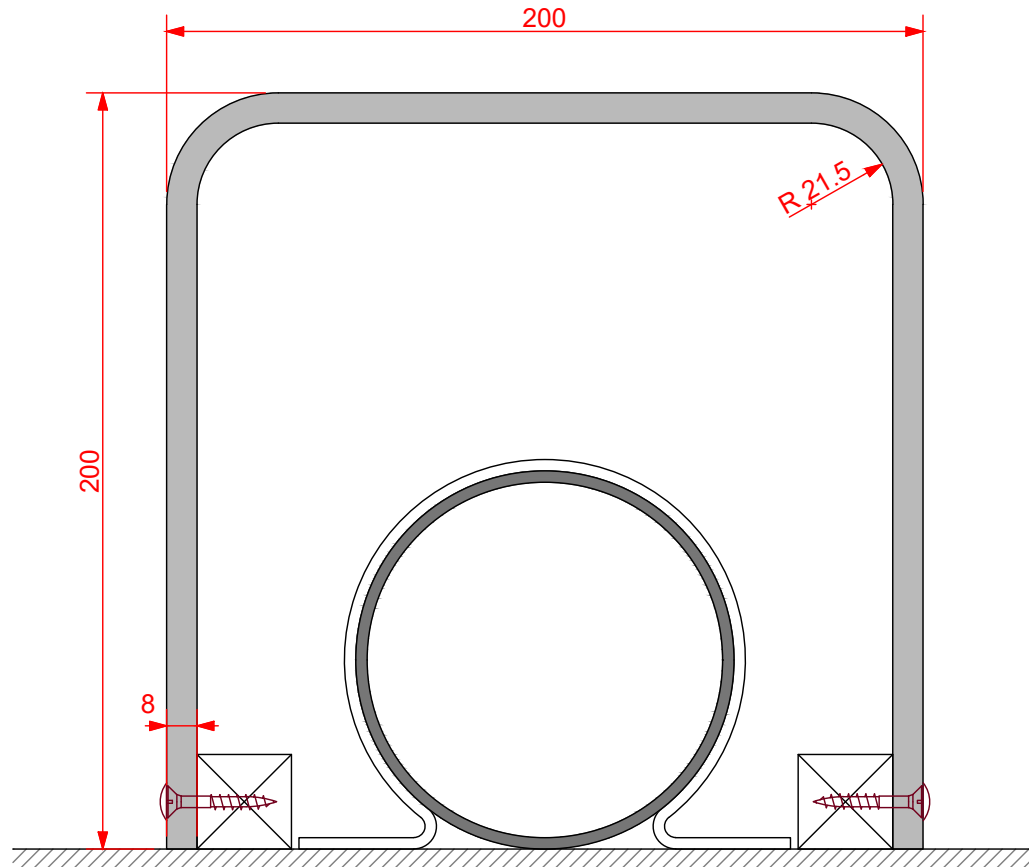

Encasement Ltd
t: +44 (0)1733 266 889
e: sales@encasement.co.uk
w: www.encasement.co.uk

Approx. internal
working space:
184 x 192

standard specification detail:

type:
pre-formed plywood pipe boxing

ref: Versa 8D

thickness: 8mm

length: 3000mm

finish: white craft paper

joint detail: N/A

accessories: screws & white caps

detail:

Versa 8D Pipe Boxing

200/200/200mm

date:

JAN 2013

drawn by:

AW

scale:

1:2

paper size:

A4

drawing no:

**Versa 8D
200_200_200.DWG**