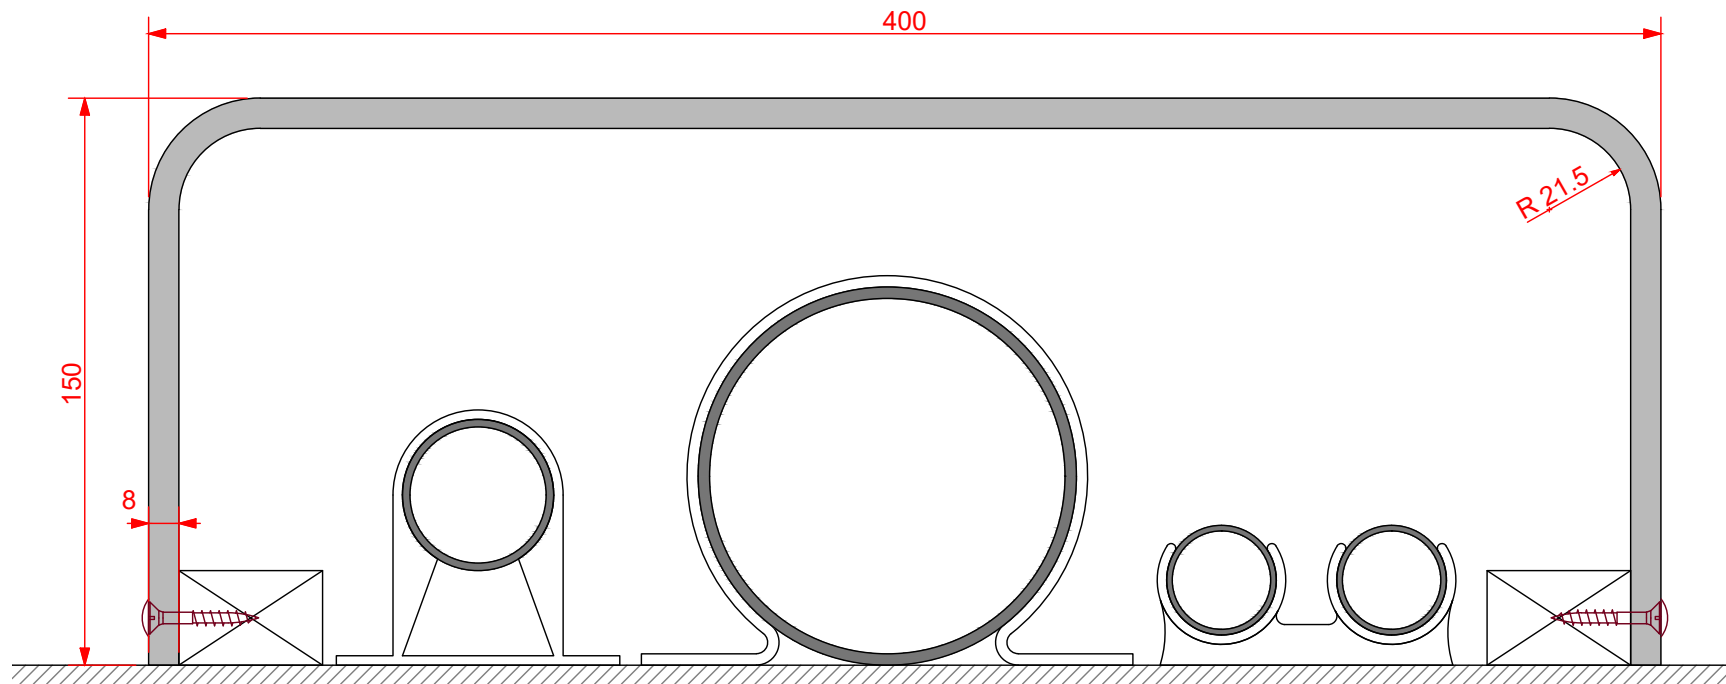

Encasement Ltd  
t: +44 (0)1733 266 889  
e: sales@encasement.co.uk  
w: www.encasement.co.uk

standard specification detail:

type:  
pre-formed plywood pipe boxing

ref: Versa 8D

thickness: 8mm

length: 3000mm

finish: white craft paper

joint detail: N/A

accessories: screws & white caps

Approx. internal  
working space:  
384 x 142

detail:

**Versa 8D Pipe Boxing**  
150/400/150mm

date:  
**JAN 2013**

drawn by:  
**AW**

scale:  
**1:2**

paper size:  
**A4**

drawing no:

**Versa 8D**  
**150\_400\_150.DWG**