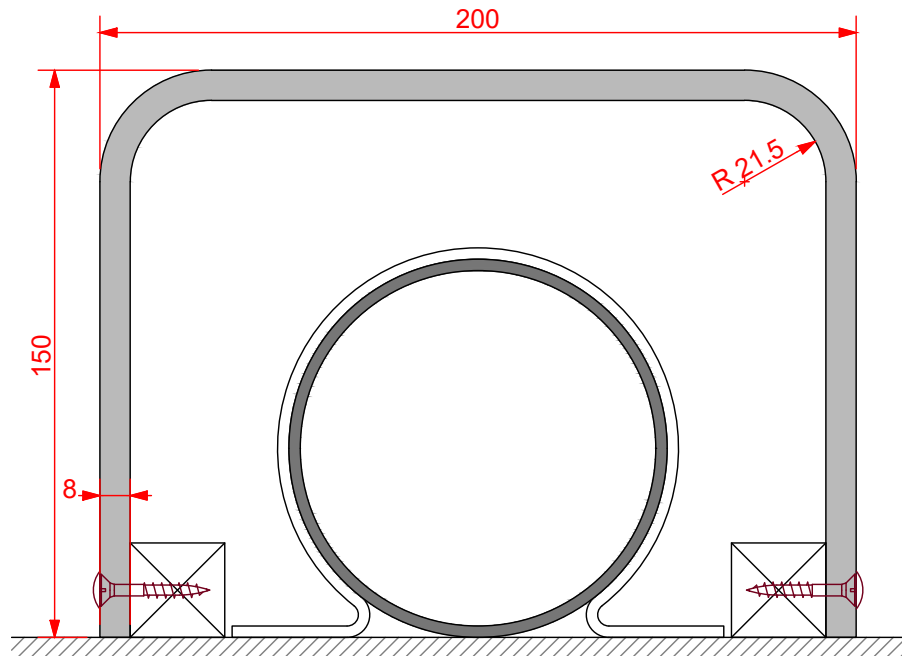

Encasement Ltd
t: +44 (0)1733 266 889
e: sales@encasement.co.uk
w: www.encasement.co.uk

standard specification detail:

type:
pre-formed plywood pipe boxing

ref: Versa 8D

thickness: 8mm

length: 3000mm

finish: white craft paper

joint detail: N/A

accessories: screws & white caps

Approx. internal
working space:
184 x 142

detail:

Versa 8D Pipe Boxing

150/200/150mm

date:
JAN 2013

drawn by:
AW

scale:
1:2

paper size:
A4

drawing no:

**Versa 8D
150_200_150.DWG**