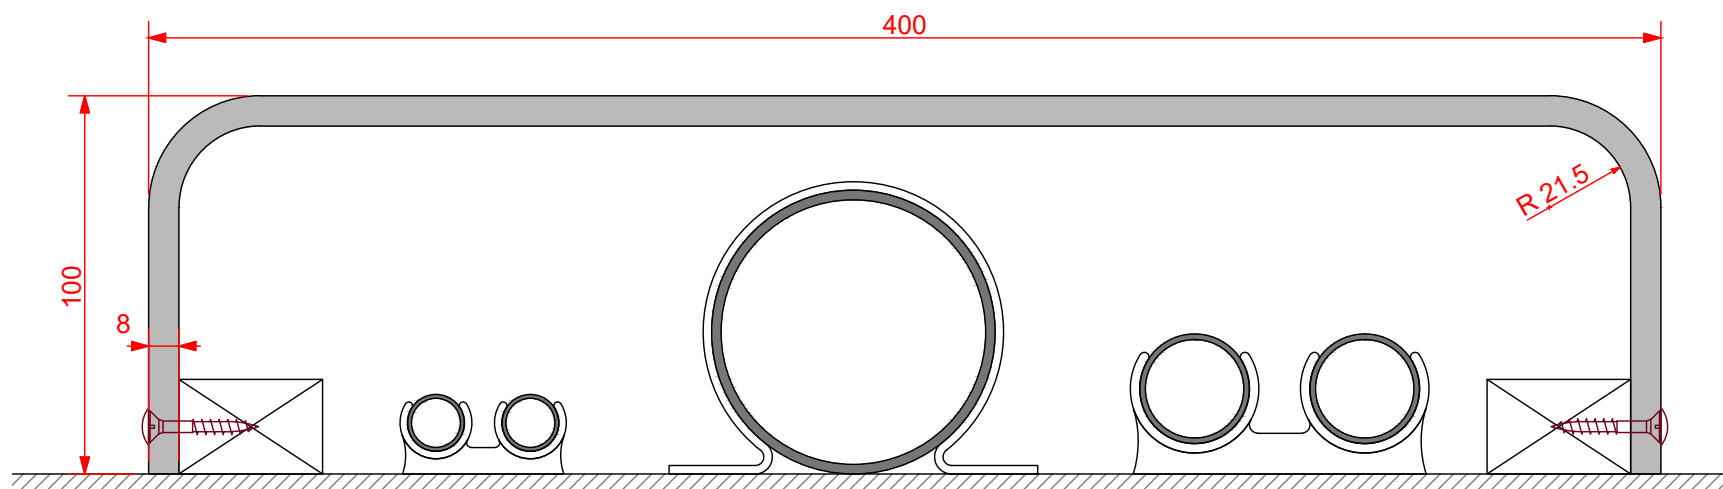

Encasement Ltd
t: +44 (0)1733 266 889
e: sales@encasement.co.uk
w: www.encasement.co.uk

standard specification detail:

type:
pre-formed plywood pipe boxing

ref: Versa 8D

thickness: 8mm

length: 3000mm

finish: white craft paper

joint detail: N/A

accessories: screws & white caps

Approx. internal
working space:
384 x 92

detail:

Versa 8D Pipe Boxing

100/400/100mm

date:
JAN 2013

drawn by:
AW

scale:
1:2

paper size:
A4

drawing no:

Versa 8D
100_400_100.DWG