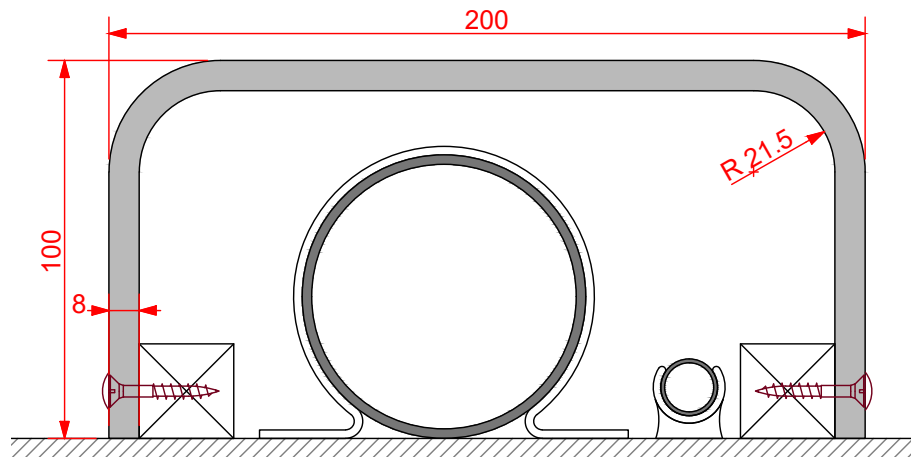

Encasement Ltd
t: +44 (0)1733 266 889
e: sales@encasement.co.uk
w: www.encasement.co.uk

standard specification detail:

type:
pre-formed plywood pipe boxing

ref: Versa 8D

thickness: 8mm

length: 3000mm

finish: white craft paper

joint detail: N/A

accessories: screws & white caps

Approx. internal
working space:
184 x 92

detail:

Versa 8D Pipe Boxing

100/200/100mm

date:
JAN 2013

drawn by:
AW

scale:
1:2

paper size:
A4

drawing no:

**Versa 8D
100_200_100.DWG**