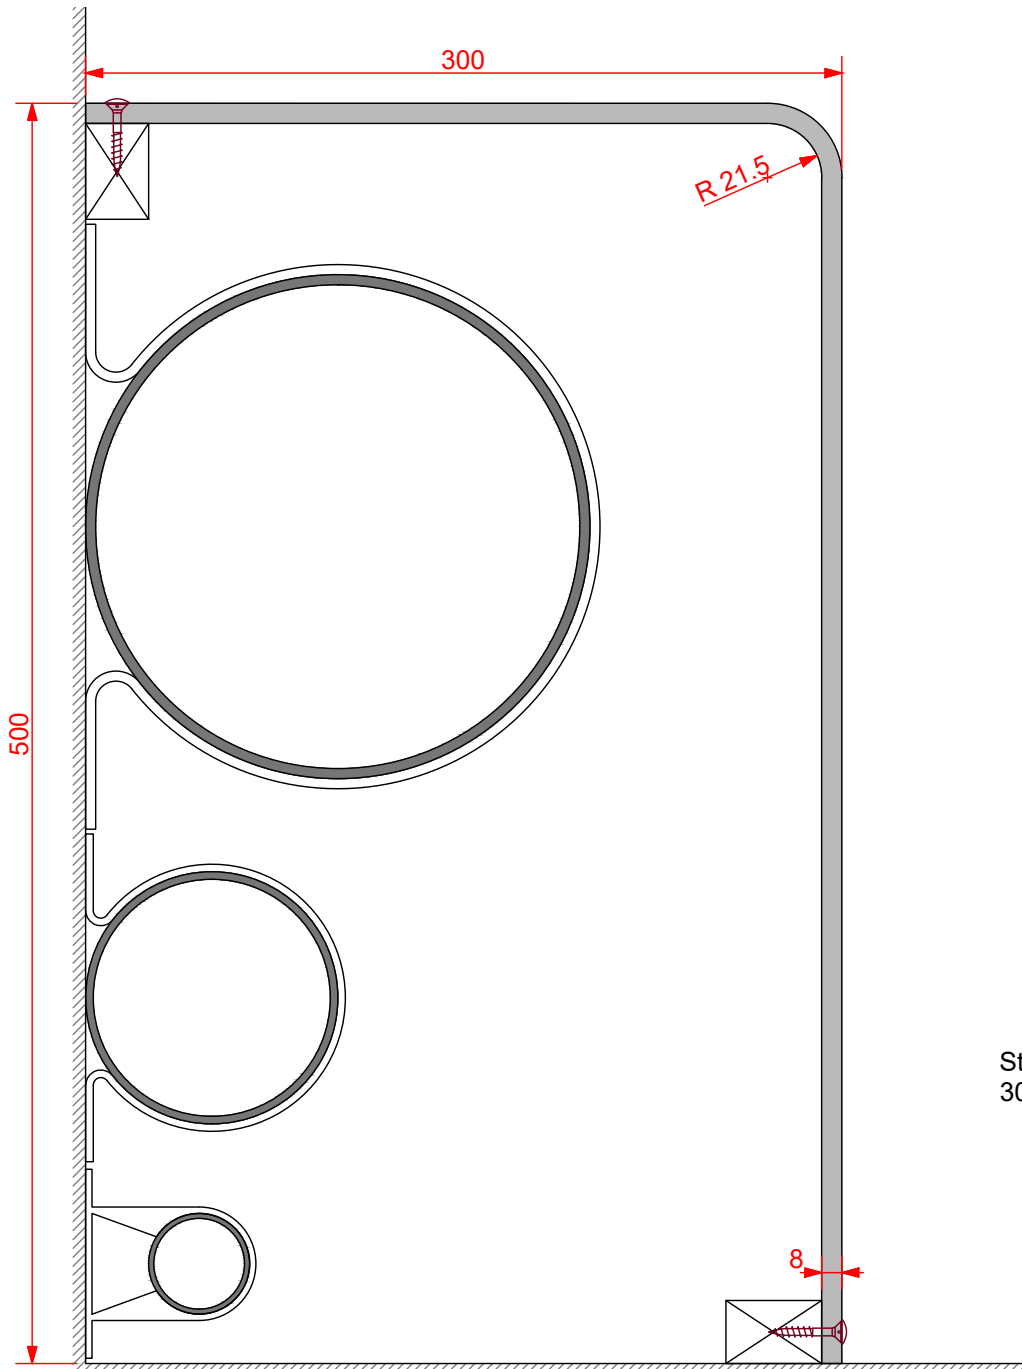

Encasement Ltd
t: +44 (0)1733 266 889
e: sales@encasement.co.uk
w: www.encasement.co.uk

standard specification detail:

type:
pre-formed plywood pipe boxing

ref: Versa 8

thickness: 8mm

length: see drawing

finish: white craft paper

joint detail: N/A

accessories: screws & white caps,
internal corner, external corner,
butt joint cover, stop end

detail:

Versa 8 Pipe Boxing
300/500mm

date:
JAN 2013

drawn by:
AW

scale:
1:3

paper size:
A4

drawing no:

Versa 8- 300_500.DWG

Standard Length:
3000 mm