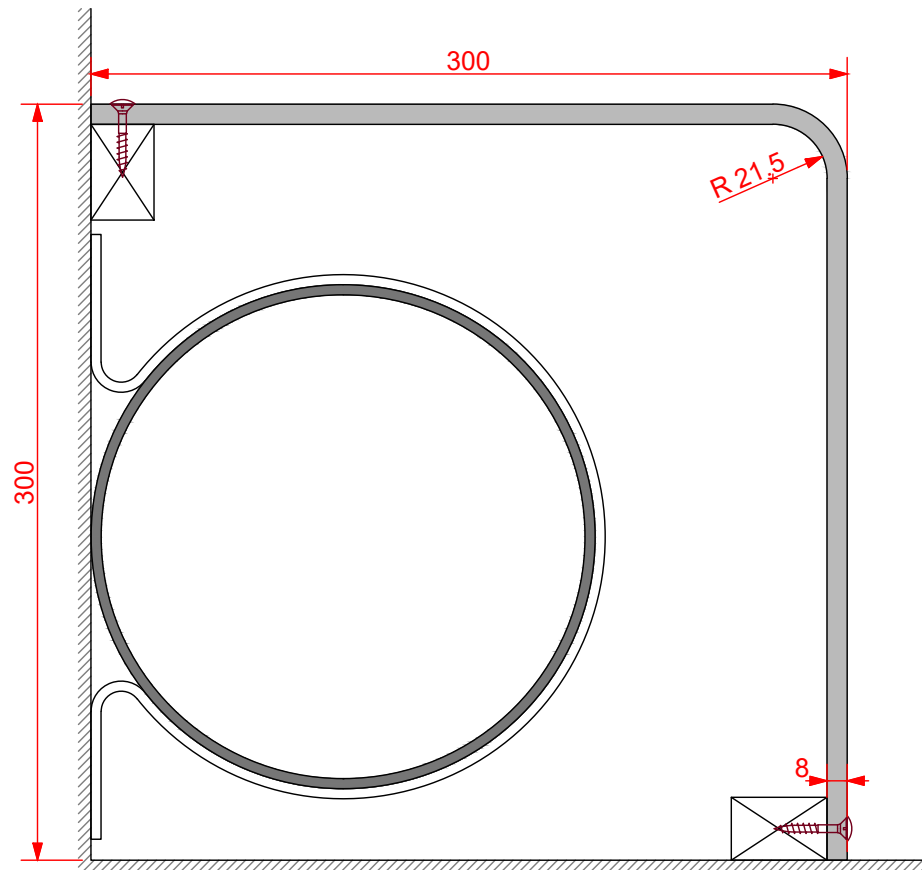

Encasement Ltd
t: +44 (0)1733 266 889
e: sales@encasement.co.uk
w: www.encasement.co.uk

Standard Length:
3000 mm

standard specification detail:
type:
pre-formed plywood pipe boxing
ref: Versa 8
thickness: 8mm
length: see drawing
finish: white craft paper
joint detail: N/A
accessories: screws & white caps,
internal corner, external corner,
butt joint cover, stop end

detail:
**Versa 8 Pipe Boxing
300/300mm**

date:
JAN 2013

drawn by:
AW

scale:
1:3

paper size:
A4

drawing no:
Versa 8- 300_300.DWG