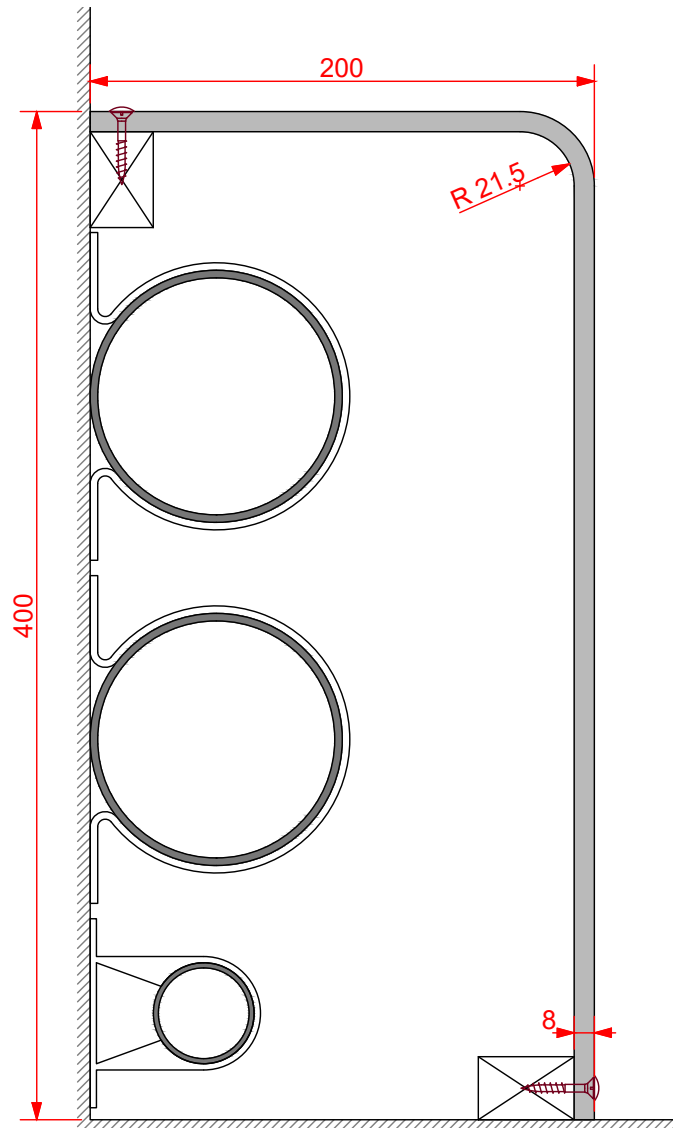

Encasement Ltd
t: +44 (0)1733 266 889
e: sales@encasement.co.uk
w: www.encasement.co.uk

Standard Length:
3000 mm

standard specification detail:

type:
pre-formed plywood pipe boxing

ref: Versa 8

thickness: 8mm

length: see drawing

finish: white craft paper

joint detail: N/A

accessories: screws & white caps,
internal corner, external corner,
butt joint cover, stop end

detail:

Versa 8 Pipe Boxing
200/400mm

date:
JAN 2013

drawn by:
AW

scale:
1:3

paper size:
A4

drawing no:

Versa 8- 200_400.DWG