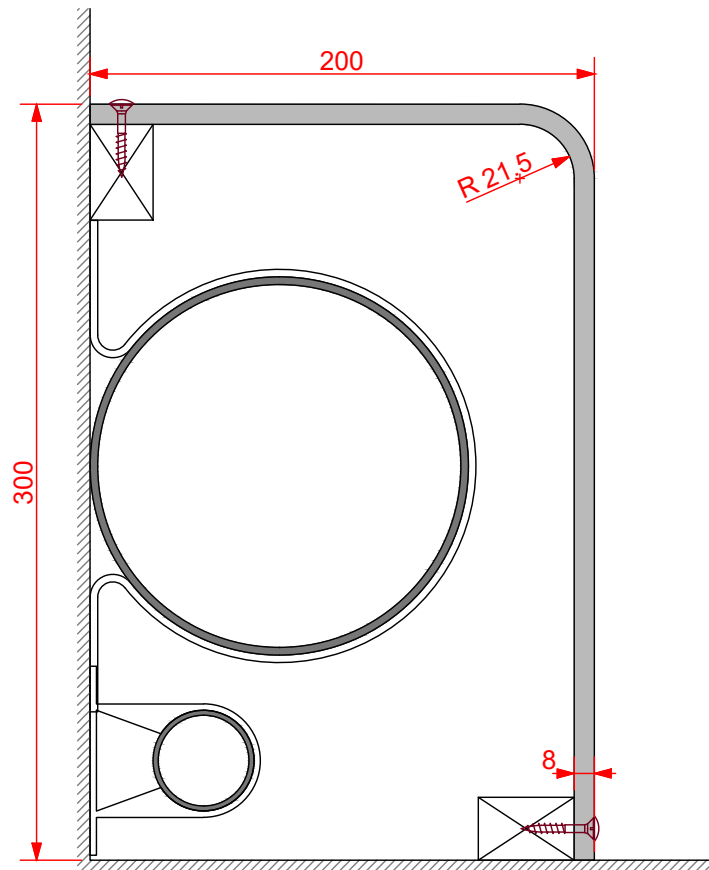

Encasement Ltd
t: +44 (0)1733 266 889
e: sales@encasement.co.uk
w: www.encasement.co.uk

Standard Length:
3000 mm

standard specification detail:

type:
pre-formed plywood pipe boxing

ref: Versa 8

thickness: 8mm

length: see drawing

finish: white craft paper

joint detail: N/A

accessories: screws & white caps,
internal corner, external corner,
butt joint cover, stop end

detail:

Versa 8 Pipe Boxing
200/300mm

date:
JAN 2013

drawn by:
AW

scale:
1:3

paper size:
A4

drawing no:

Versa 8- 200_300.DWG