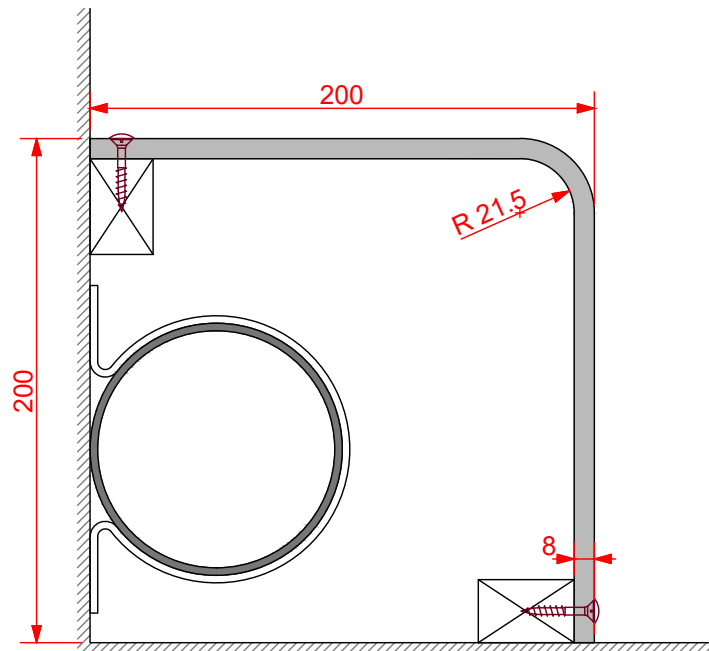

Encasement Ltd
t: +44 (0)1733 266 889
e: sales@encasement.co.uk
w: www.encasement.co.uk

Standard Length:
3000 mm

standard specification detail:

type:
pre-formed plywood pipe boxing

ref: Versa 8

thickness: 8mm

length: see drawing

finish: white craft paper

joint detail: N/A

accessories: screws & white caps,
internal corner, external corner,
butt joint cover, stop end

detail:

Versa 8 Pipe Boxing
200/200mm

date:
JAN 2013

drawn by:
AW

scale:
1:3

paper size:
A4

drawing no:

Versa 8- 200_200.DWG