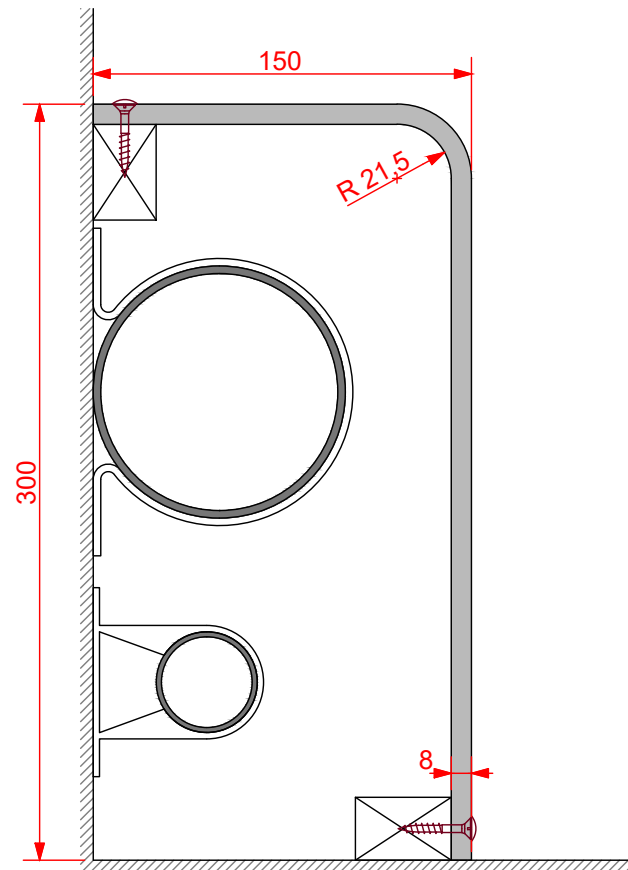

Encasement Ltd  
t: +44 (0)1733 266 889  
e: sales@encasement.co.uk  
w: www.encasement.co.uk

Standard Length:  
3000 mm

standard specification detail:

type:  
pre-formed plywood pipe boxing

ref: Versa 8

thickness: 8mm

length: see drawing

finish: white craft paper

joint detail: N/A

accessories: screws & white caps,  
internal corner, external corner,  
butt joint cover, stop end

detail:

**Versa 8 Pipe Boxing**  
150/300mm

date:  
**JAN 2013**

drawn by:  
**AW**

scale:  
**1:3**

paper size:  
**A4**

drawing no:

**Versa 8- 150\_300.DWG**