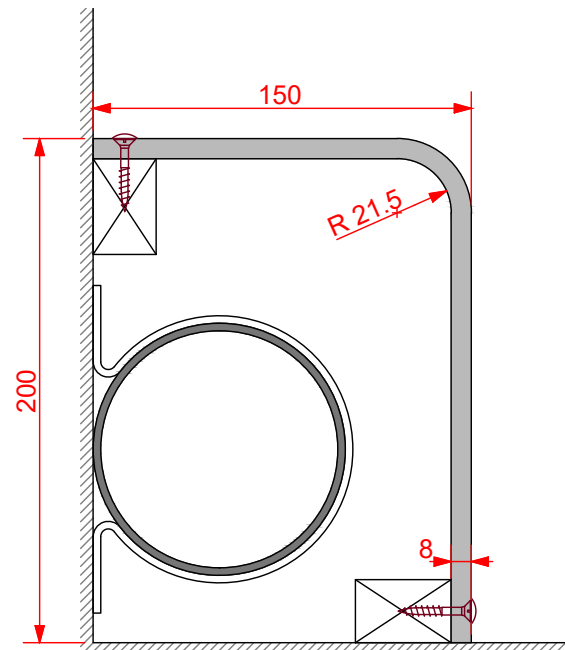

Encasement Ltd  
t: +44 (0)1733 266 889  
e: sales@encasement.co.uk  
w: www.encasement.co.uk

Standard Length:  
3000 mm

standard specification detail:

type:  
pre-formed plywood pipe boxing

ref: Versa 8

thickness: 8mm

length: see drawing

finish: white craft paper

joint detail: N/A

accessories: screws & white caps,  
internal corner, external corner,  
butt joint cover, stop end

detail:

**Versa 8 Pipe Boxing**  
150/200mm

date:  
**JAN 2013**

drawn by:  
**AW**

scale:  
**1:3**

paper size:  
**A4**

drawing no:

**Versa 8- 150\_200.DWG**