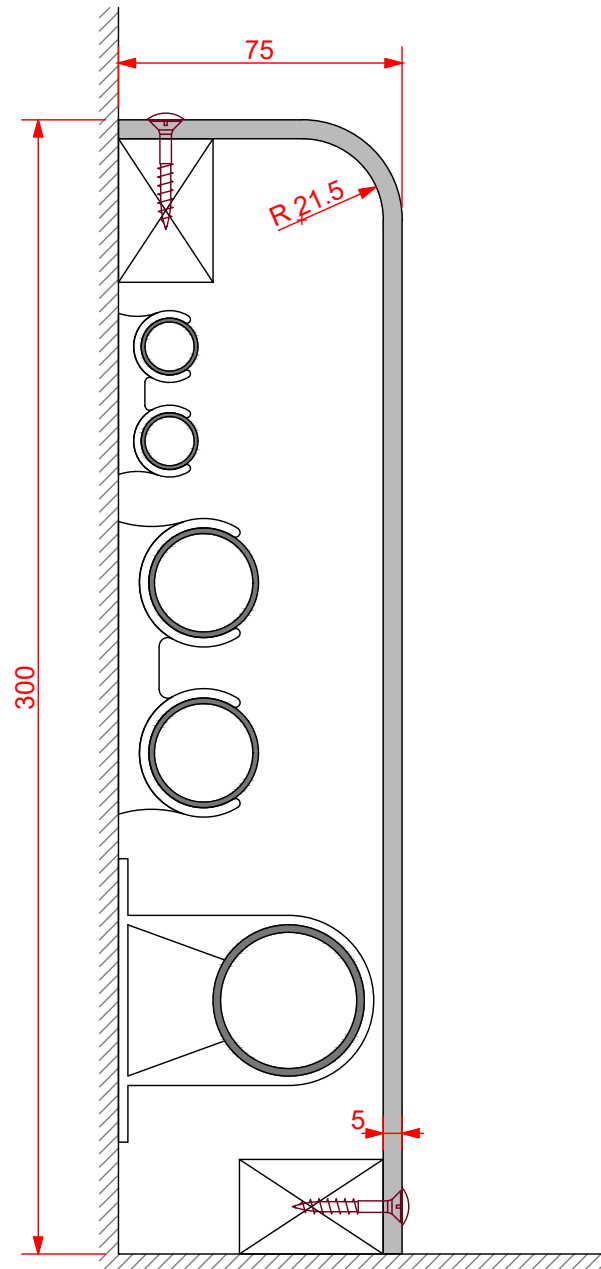

Encasement Ltd  
t: +44 (0)1733 266 889  
e: sales@encasement.co.uk  
w: www.encasement.co.uk

Standard Length:  
2500 mm

standard specification detail:

type:  
pre-formed plywood pipe boxing

ref: Versa 5

thickness: 5mm

length: see drawing

finish: white craft paper

joint detail: N/A

accessories: screws & white caps,  
internal corner, external corner,  
butt joint cover, stop end

detail:

**Versa 5 Pipe Boxing**  
75/300mm

date:  
**JAN 2013**

drawn by:  
**AW**

scale:  
**1:2**

paper size:  
**A4**

drawing no:

**Versa 5- 75\_300.DWG**