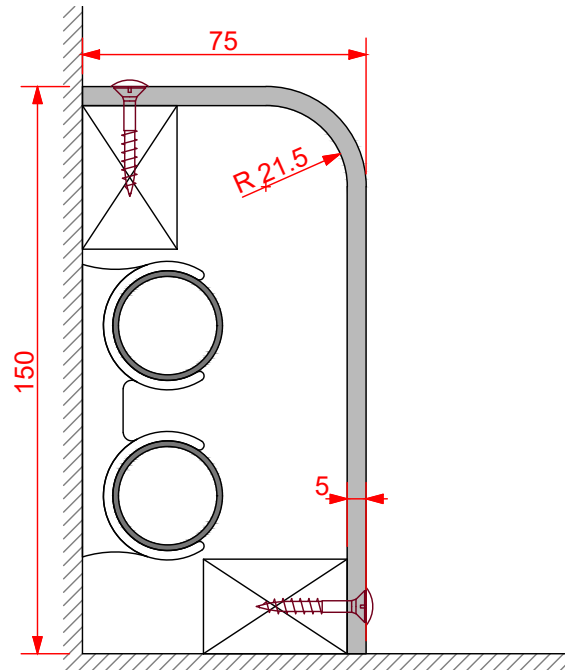

Encasement Ltd
t: +44 (0)1733 266 889
e: sales@encasement.co.uk
w: www.encasement.co.uk

Standard Length:
2500 mm;
3000 mm

standard specification detail:

type:
pre-formed plywood pipe boxing

ref: Versa 5

thickness: 5mm

length: see drawing

finish: white craft paper

joint detail: N/A

accessories: screws & white caps,
internal corner, external corner,
butt joint cover, stop end

detail:

Versa 5 Pipe Boxing
75/150mm

date:
JAN 2013

drawn by:
AW

scale:
1:2

paper size:
A4

drawing no:

Versa 5- 75_150.DWG