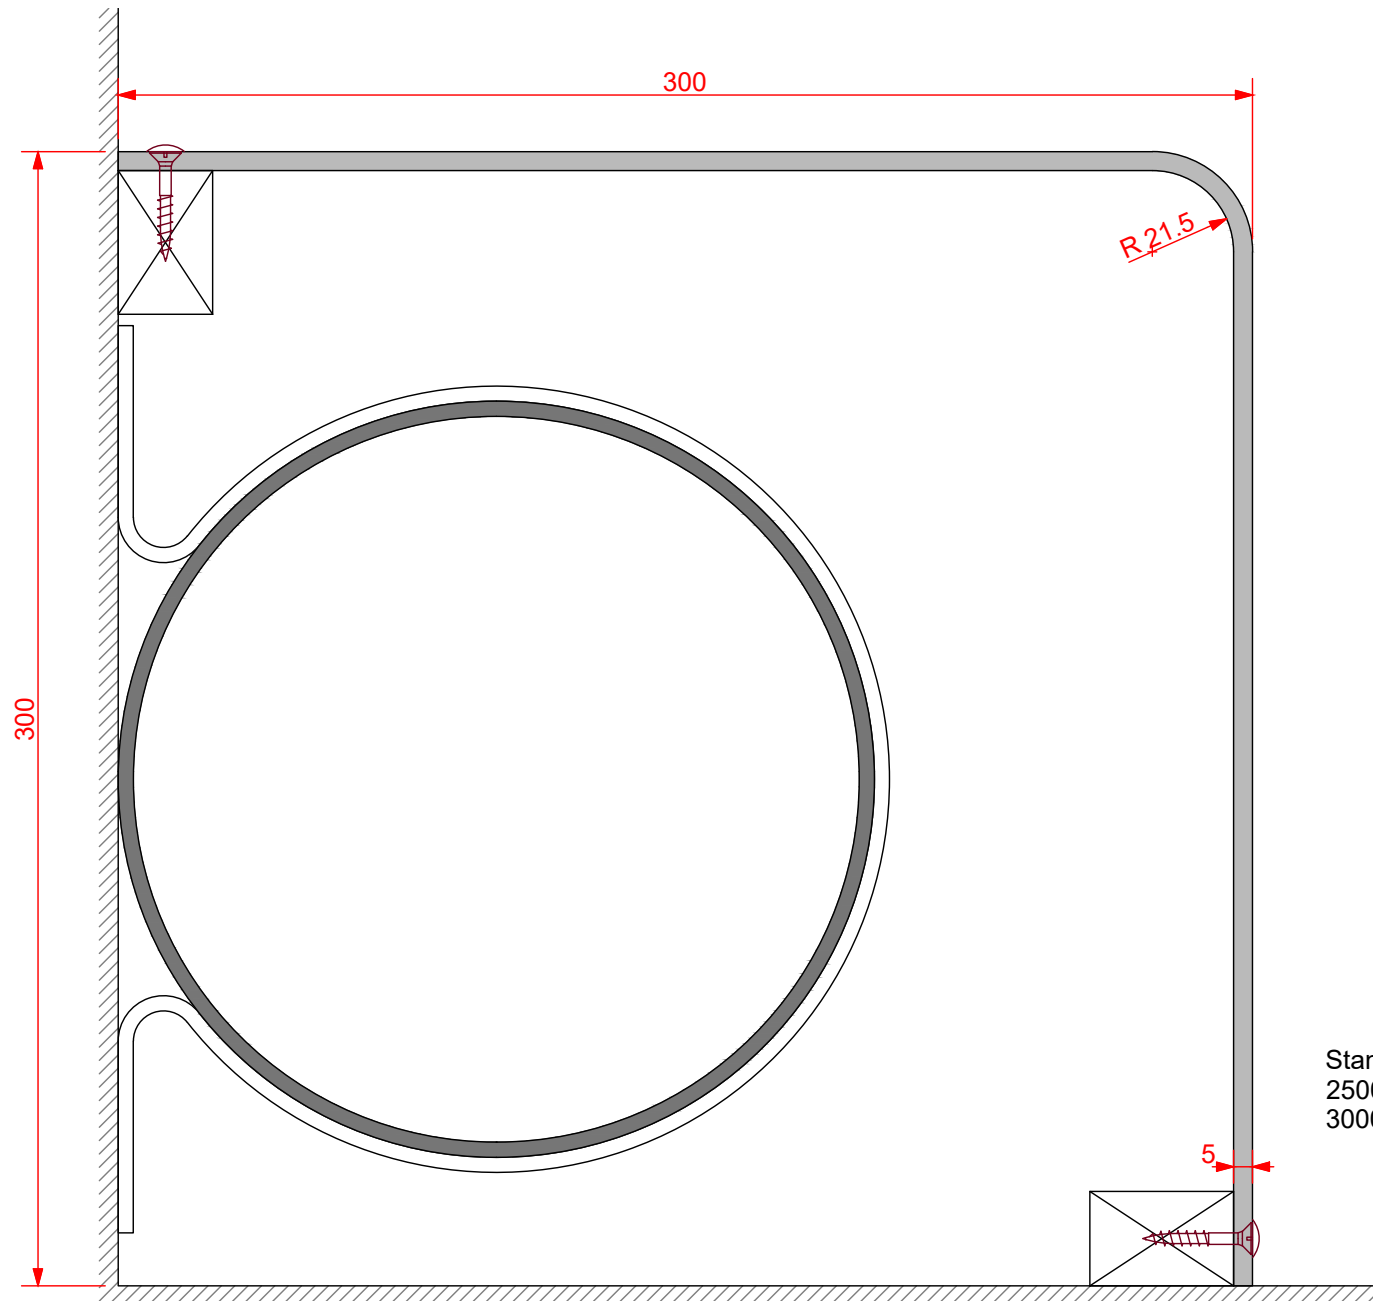

Encasement Ltd
t: +44 (0)1733 266 889
e: sales@encasement.co.uk
w: www.encasement.co.uk

Standard Length:
2500 mm;
3000 mm

standard specification detail:

type:
pre-formed plywood pipe boxing

ref: Versa 5

thickness: 5mm

length: see drawing

finish: white craft paper

joint detail: N/A

accessories: screws & white caps,
internal corner, external corner,
butt joint cover, stop end

detail:

Versa 5 Pipe Boxing
300/300mm

date:
JAN 2013

drawn by:
AW

scale:
1:2

paper size:
A4

drawing no:

Versa 5- 300_300.DWG