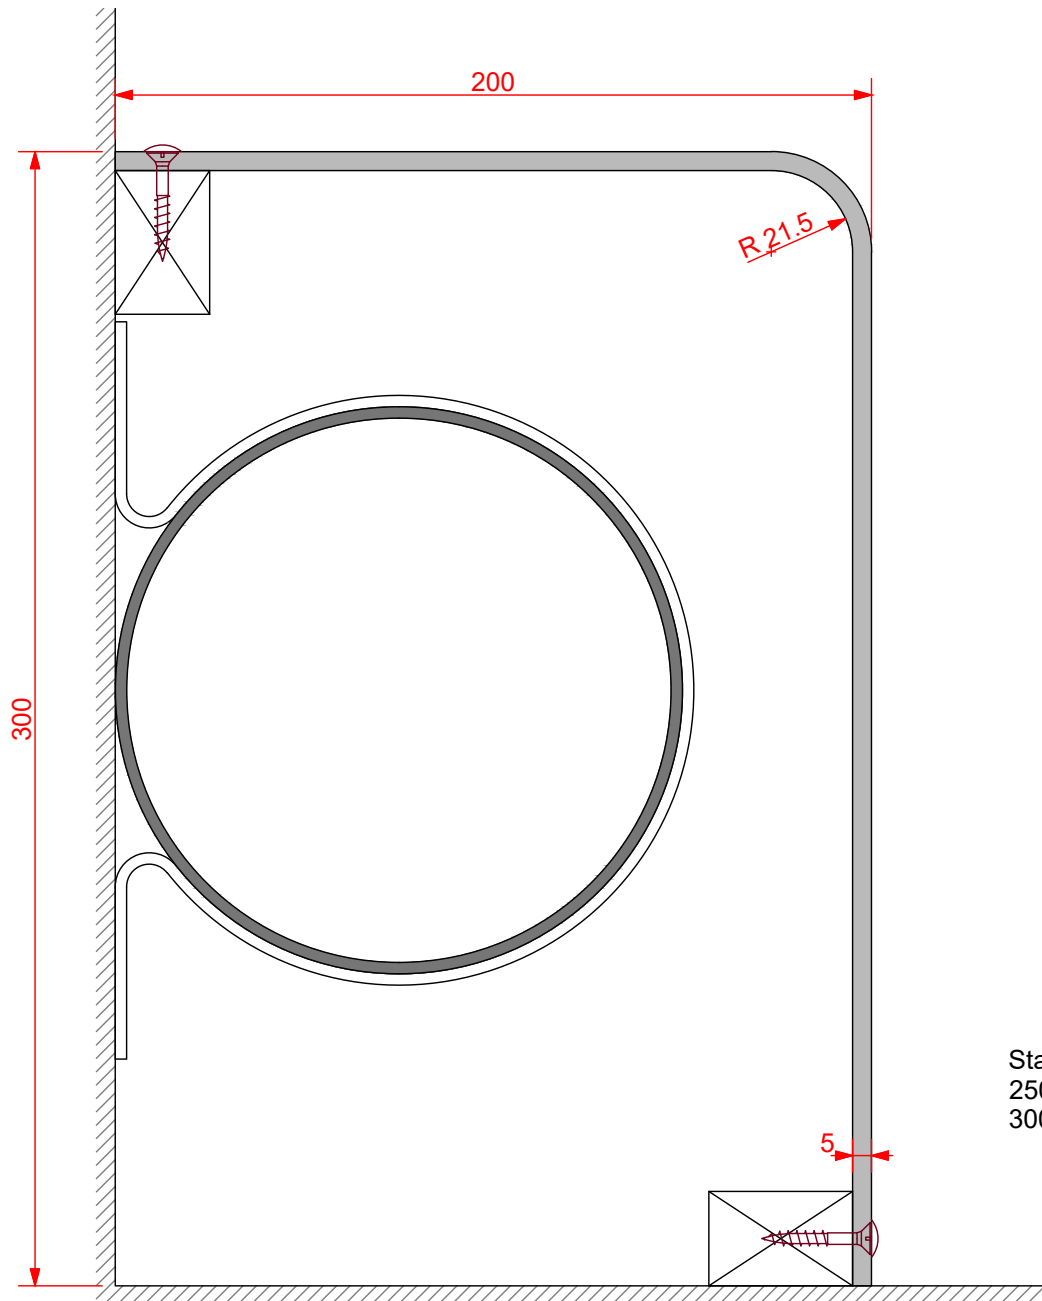

Encasement Ltd  
t: +44 (0)1733 266 889  
e: sales@encasement.co.uk  
w: www.encasement.co.uk

standard specification detail:

type:  
pre-formed plywood pipe boxing

ref: Versa 5

thickness: 5mm

length: see drawing

finish: white craft paper

joint detail: N/A

accessories: screws & white caps,  
internal corner, external corner,  
butt joint cover, stop end

detail:

**Versa 5 Pipe Boxing**  
200/300mm

date:  
**JAN 2013**

drawn by:  
**AW**

scale:  
**1:2**

paper size:  
**A4**

drawing no:

**Versa 5- 200\_300.DWG**

Standard Length:  
2500 mm;  
3000 mm