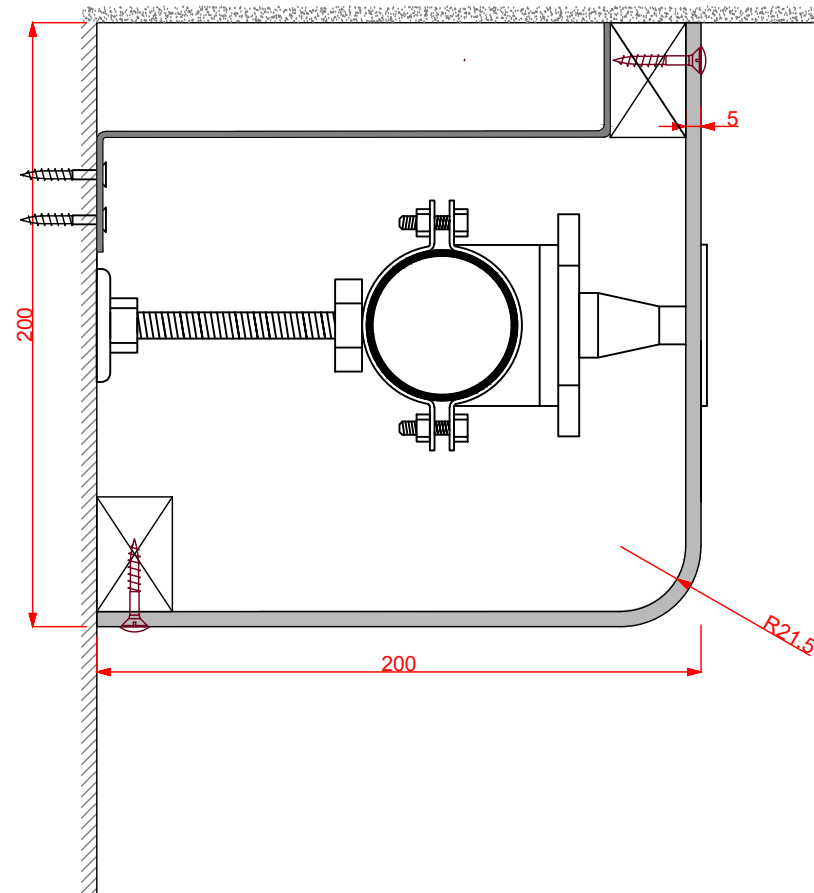

Encasement Ltd
Suite 7 Papyrus Business Parc,
Papyrus Road, Werrington,
Peterborough, PE4 5BH
t: +44 (0)1733 266 889
e: sales@encasement.co.uk
w: www.encasement.co.uk

Asbestos
ceiling line

Standard Length:
2500 mm

standard specification detail:

type:
pre-formed plywood pipe boxing

ref: Versa 5

thickness: 5mm

length: see drawing

finish: white craft paper

joint detail: N/A

accessories: screws & white caps,
internal corner, external corner,
butt joint cover, stop end

detail:

**Versa 5 Pipe Boxing
200/200mm**

date:
JUNE 2021

drawn by:
WL

scale:
NTS

paper size:
A4

drawing no:

Versa 5-200_200_MF.DWG