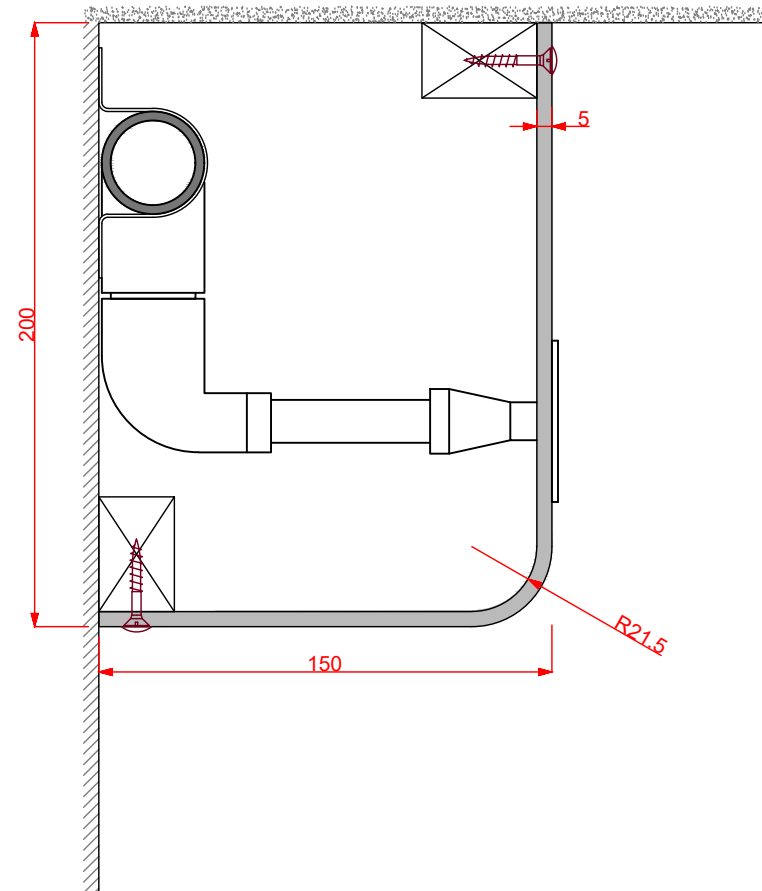

Encasement Ltd
Suite 7 Papyrus Business Parc,
Papyrus Road, Werrington,
Peterborough, PE4 5BH
t: +44 (0)1733 266 889
e: sales@encasement.co.uk
w: www.encasement.co.uk

Standard Length:
2500 mm

standard specification detail:

type:
pre-formed plywood pipe boxing

ref: Versa 5

thickness: 5mm

length: see drawing

finish: white craft paper

joint detail: N/A

accessories: screws & white caps,
internal corner, external corner,
butt joint cover, stop end

detail:

**Versa 5 Pipe Boxing
150/200mm**

date:
JUNE 2021

drawn by:
WL

scale:
NTS

paper size:
A4

drawing no:

Versa 5-150_200.DWG