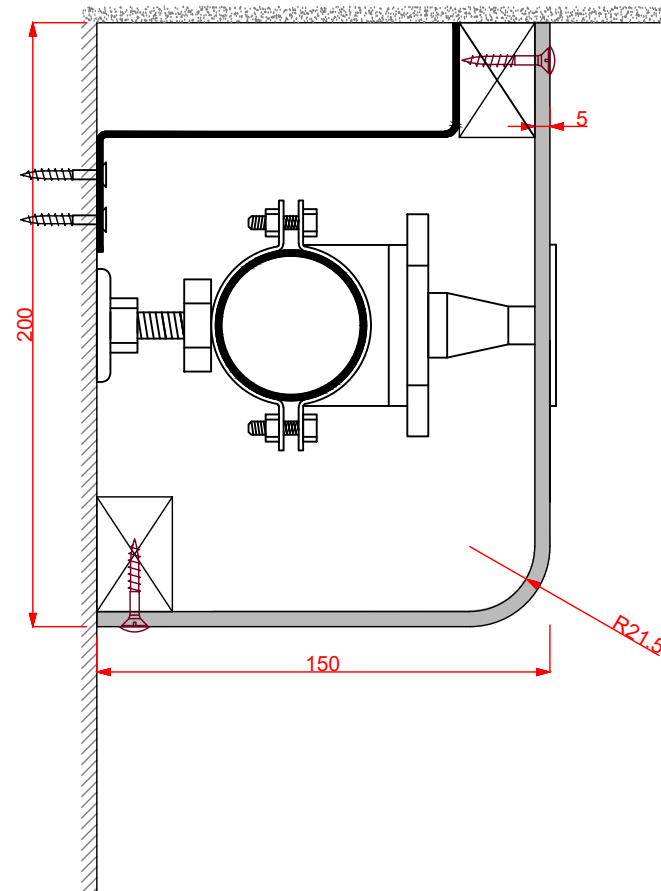

Encasement Ltd
Suite 7 Papyrus Business Parc,
Papyrus Road, Werrington,
Peterborough, PE4 5BH
t: +44 (0)1733 266 889
e: sales@encasement.co.uk
w: www.encasement.co.uk

Asbestos
ceiling line

Standard Length:
2500 mm

standard specification detail:

type:
pre-formed plywood pipe boxing

ref: Versa 5

thickness: 5mm

length: see drawing

finish: white craft paper

joint detail: N/A

accessories: screws & white caps,
internal corner, external corner,
butt joint cover, stop end

detail:

**Versa 5 Pipe Boxing
150/200mm**

date:
JUNE 2021

drawn by:
WL

scale:
NTS

paper size:
A4

drawing no:

Versa 5-150_200_MF.DWG