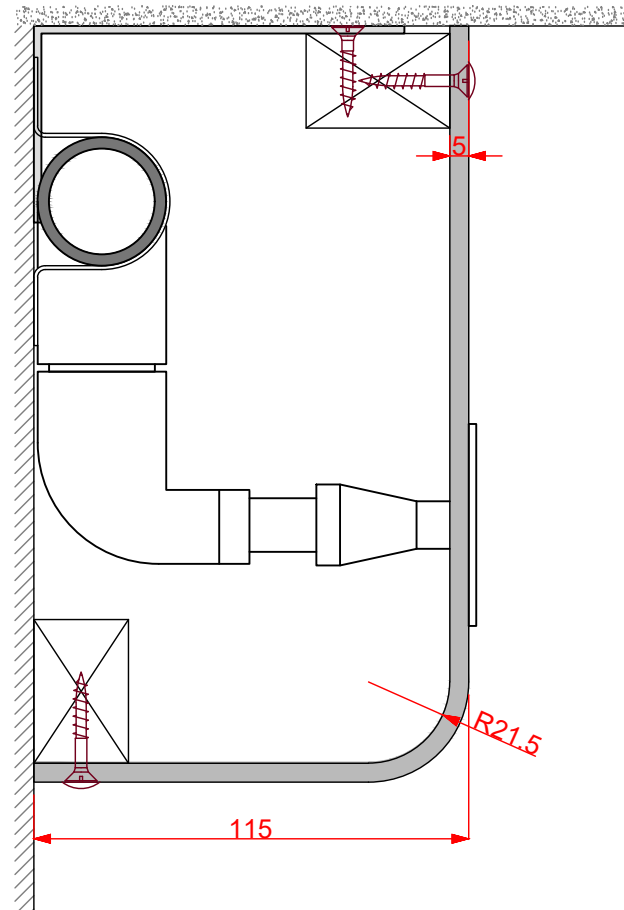

type:
pre-formed plywood pipe boxing

ref: Versa 5

thickness: 5mm

length: see drawing

finish: white craft paper

joint detail: N/A

accessories: screws & white caps,
internal corner, external corner,
butt joint cover, stop end

Wall fixing with angle bracket to
avoid drilling into Artex ceilings

Standard Length:
2500 mm

detail:

**Versa 5 Pipe Boxing
115/200mm Metal Angle
Option**

date:
AUG 2018

drawn by:
CS

scale:
1:2

paper size:
A4

drawing no:
**Versa
5-115_200_Metal
Angle Option.DWG**