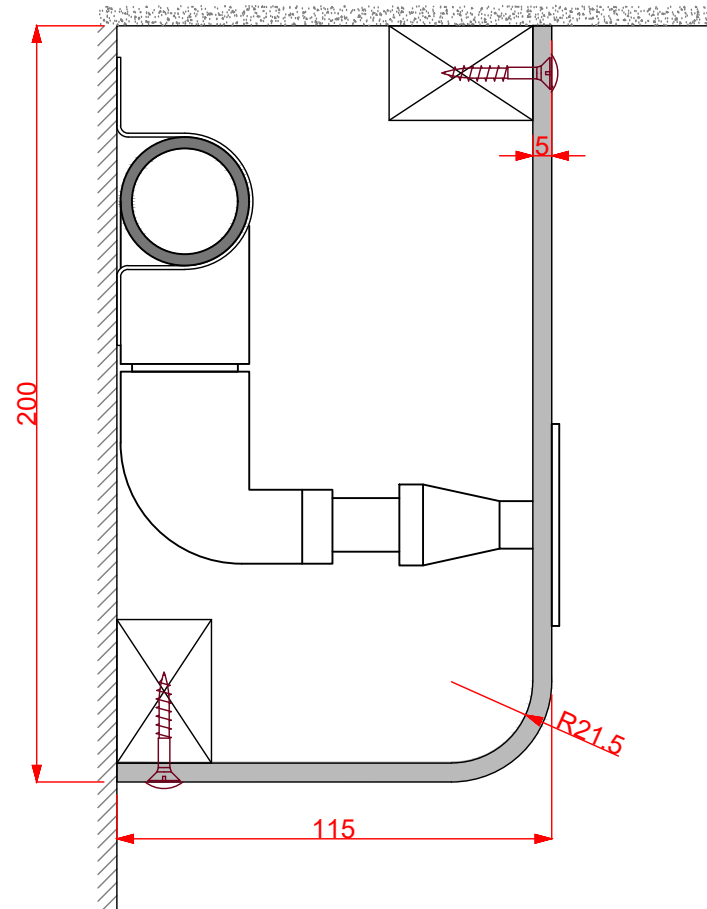

Encasement Ltd
Peartree Business Centre
Enterprise Way, Bretton, Peterborough
Cambridgeshire PE3 8YQ
t: +44 (0)1733 266 889
e: sales@encasement.co.uk
w: www.encasement.co.uk

Standard Length:
2500 mm

standard specification detail:

type:
pre-formed plywood pipe boxing

ref: Versa 5

thickness: 5mm

length: see drawing

finish: white craft paper

joint detail: N/A

accessories: screws & white caps,
internal corner, external corner,
butt joint cover, stop end

detail:

**Versa 5 Pipe Boxing
115/200mm**

date:
AUG 2018

drawn by:
CS

scale:
1:2

paper size:
A4

drawing no:

Versa 5-115_200.DWG