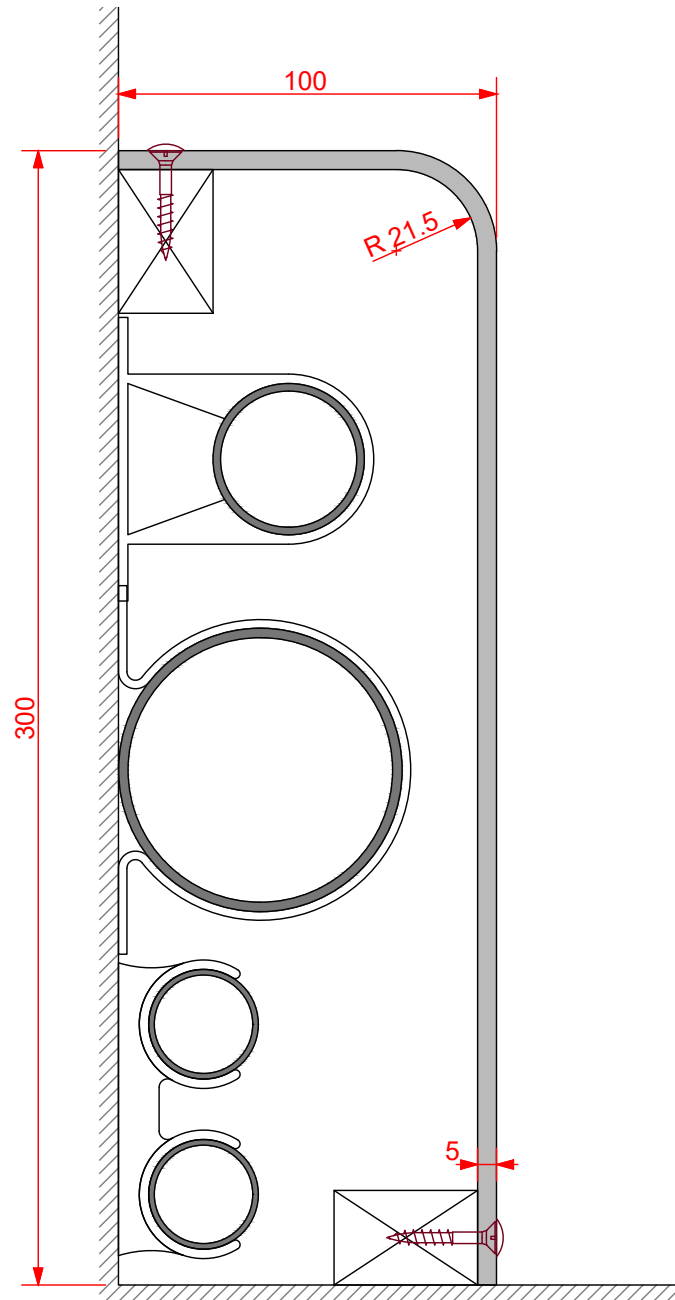

Encasement Ltd
t: +44 (0)1733 266 889
e: sales@encasement.co.uk
w: www.encasement.co.uk

Standard Length:
2500 mm

standard specification detail:

type:
pre-formed plywood pipe boxing

ref: Versa 5

thickness: 5mm

length: see drawing

finish: white craft paper

joint detail: N/A

accessories: screws & white caps,
internal corner, external corner,
butt joint cover, stop end

detail:

Versa 5 Pipe Boxing
100/300mm

date:
JAN 2013

drawn by:
AW

scale:
1:2

paper size:
A4

drawing no:

Versa 5- 100_300.DWG