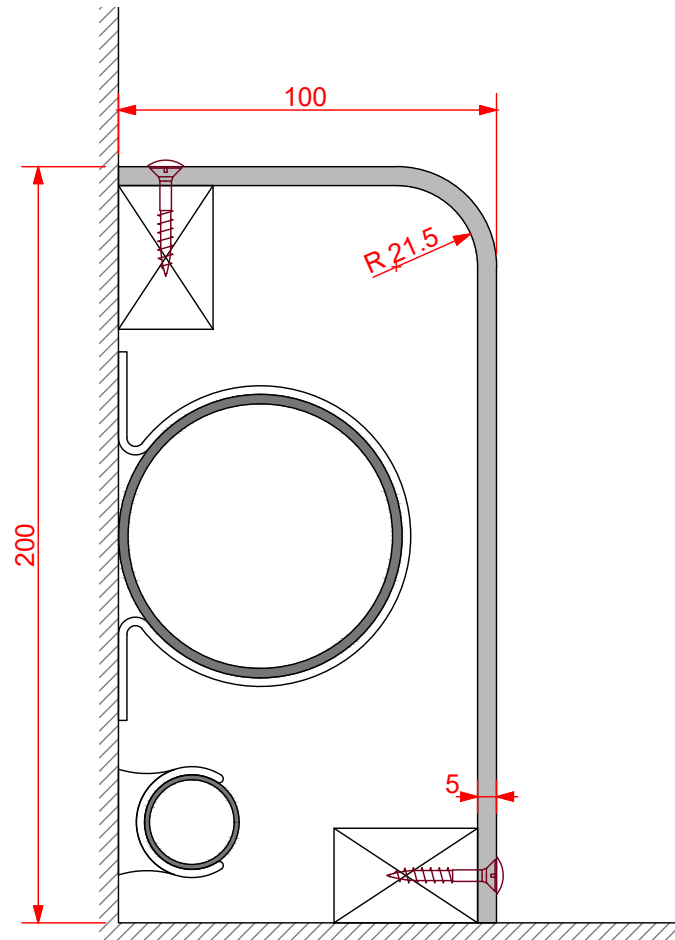

Encasement Ltd
t: +44 (0)1733 266 889
e: sales@encasement.co.uk
w: www.encasement.co.uk

Standard Length:
2500 mm;
3000 mm

standard specification detail:

type:
pre-formed plywood pipe boxing

ref: Versa 5

thickness: 5mm

length: see drawing

finish: white craft paper

joint detail: N/A

accessories: screws & white caps,
internal corner, external corner,
butt joint cover, stop end

detail:

Versa 5 Pipe Boxing
100/200mm

date:
JAN 2013

drawn by:
AW

scale:
1:2

paper size:
A4

drawing no:

Versa 5- 100_200.DWG