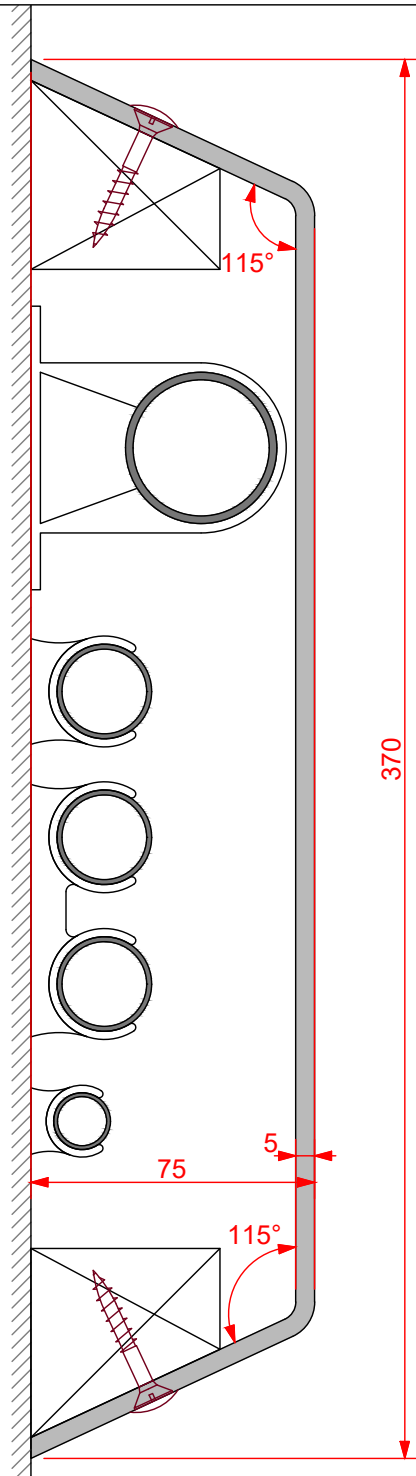

Encasement Ltd
t: +44 (0)1733 266 889
e: sales@encasement.co.uk
w: www.encasement.co.uk

standard specification detail:

type:
pre-formed plywood pipe boxing

ref: Riva 'D'

thickness: 5mm

length: 2500mm

finish: white craft paper

joint detail: N/A

accessories: screws & white caps

detail:

Riva 'D' Pipe Boxing
75/370mm

date:
JAN 2013

drawn by:
AW

scale:
1:2

paper size:
A4

drawing no:

Riva-D 75/370.DWG

Approx. internal
working space:
70x265