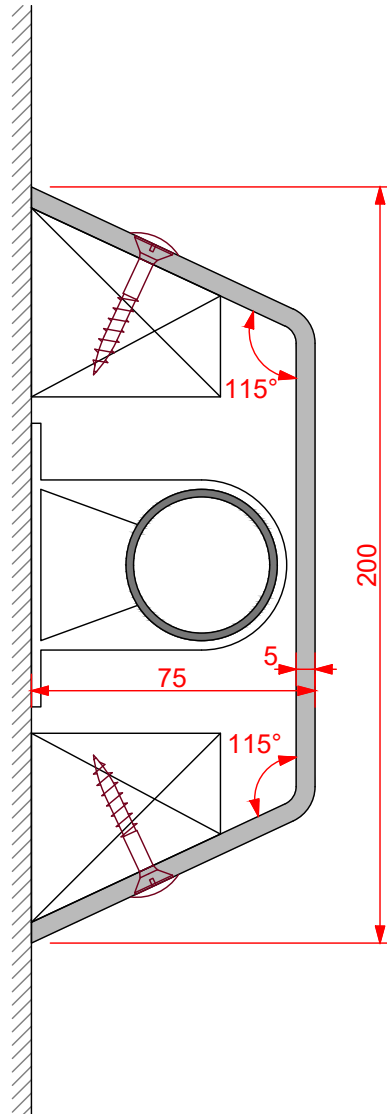

Encasement Ltd
t: +44 (0)1733 266 889
e: sales@encasement.co.uk
w: www.encasement.co.uk

standard specification detail:

type:
pre-formed plywood pipe boxing

ref: Riva 'D'

thickness: 5mm

length: 2500mm

finish: white craft paper

joint detail: N/A

accessories: screws & white caps

detail:

Riva 'D' Pipe Boxing
75/200mm

date:
JAN 2013

drawn by:
AW

scale:
1:2

paper size:
A4

drawing no:

Riva-D 75/200.DWG

Approx. internal
working space:
70x95