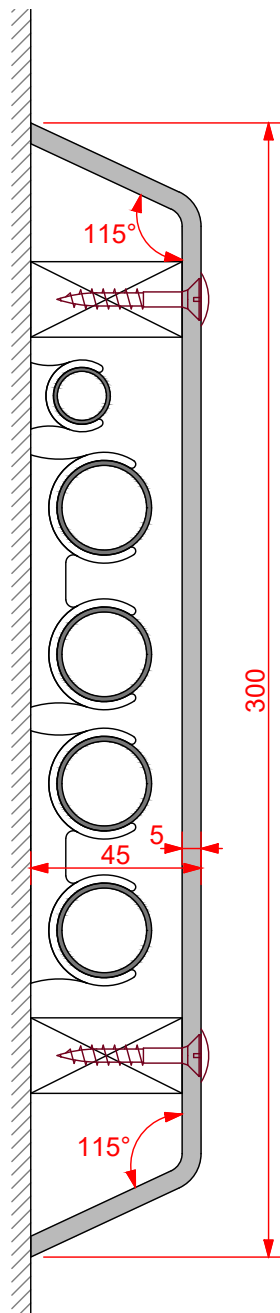

Encasement Ltd
t: +44 (0)1733 266 889
e: sales@encasement.co.uk
w: www.encasement.co.uk

standard specification detail:

type:
pre-formed plywood pipe boxing

ref: Riva 'D'

thickness: 5mm

length: 2500mm

finish: white craft paper

joint detail: N/A

accessories: screws & white caps

detail:

Riva 'D' Pipe Boxing
45/300mm

date:
JAN 2013

drawn by:
AW

scale:
1:2

paper size:
A4

drawing no:

Riva-D 45_300.DWG

Approx. internal
working space:
40x245