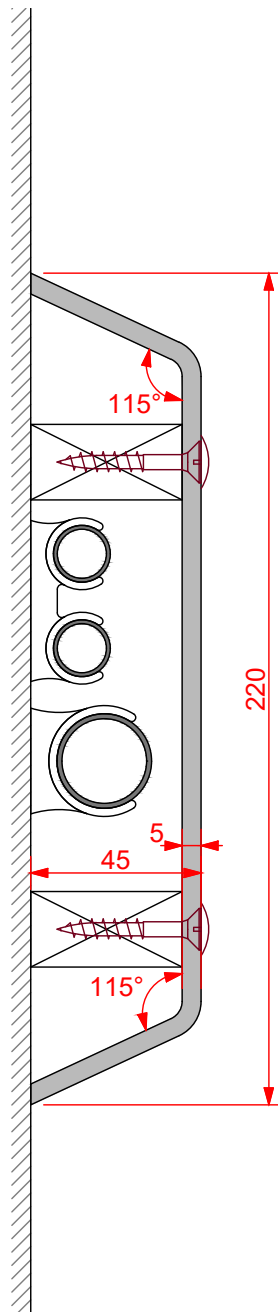

Encasement Ltd
t: +44 (0)1733 266 889
e: sales@encasement.co.uk
w: www.encasement.co.uk

standard specification detail:

type:
pre-formed plywood pipe boxing

ref: Riva 'D'

thickness: 5mm

length: 2500mm

finish: white craft paper

joint detail: N/A

accessories: screws & white caps

Approx. internal
working space:
40x165

detail:

Riva 'D' Pipe Boxing
45/220mm

date:
JAN 2013

drawn by:
AW

scale:
1:2

paper size:
A4

drawing no:

Riva-D 45_220.DWG