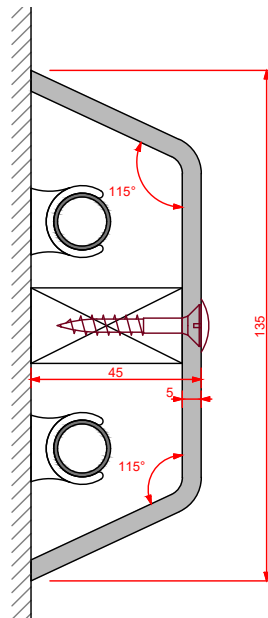

Encasement Ltd
t: +44 (0)1733 266 889
e: sales@encasement.co.uk
w: www.encasement.co.uk

standard specification detail:

type:
pre-formed plywood pipe boxing

ref: Riva 'D'

thickness: 5mm

length: 2500mm

finish: white craft paper

joint detail: N/A

accessories: screws & white caps

Approx. internal
working space:
40x80

detail:

Riva 'D' Pipe Boxing
45/135mm

date:
JAN 2013

drawn by:
AW

scale:
1:2

paper size:
A4

drawing no:

Riva-D 45_135.DWG