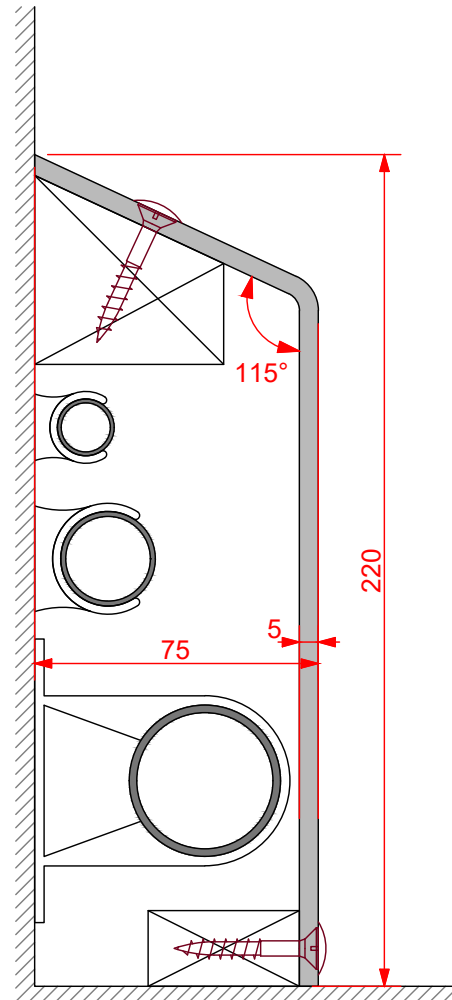

Encasement Ltd  
t: +44 (0)1733 266 889  
e: sales@encasement.co.uk  
w: www.encasement.co.uk

Approx. internal  
working space:  
70x160

standard specification detail:

type:  
pre-formed plywood pipe boxing

ref: Riva

thickness: 5mm

length: 2500mm

finish: white craft paper

joint detail: N/A

accessories: screws & white caps,  
internal corner, external corner,  
butt joint cover, stop end

detail:

**Riva Pipe Boxing**  
75/220mm

date:  
**JAN 2013**

drawn by:  
**AW**

scale:  
**1:2**

paper size:  
**A4**

drawing no:

**Riva 75\_220.DWG**