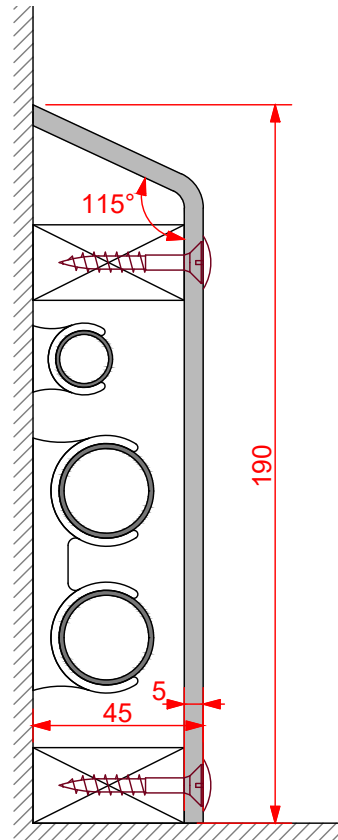

Encasement Ltd
t: +44 (0)1733 266 889
e: sales@encasement.co.uk
w: www.encasement.co.uk

standard specification detail:

type:
pre-formed plywood pipe boxing

ref: Riva

thickness: 5mm

length: 2500mm

finish: white craft paper

joint detail: N/A

accessories: screws & white caps,
internal corner, external corner,
butt joint cover, stop end

Approx. internal
working space:
40x160

detail:

Riva Pipe Boxing
45/190mm

date:
JAN 2013

drawn by:
AW

scale:
1:2

paper size:
A4

drawing no:

Riva 45_190.DWG