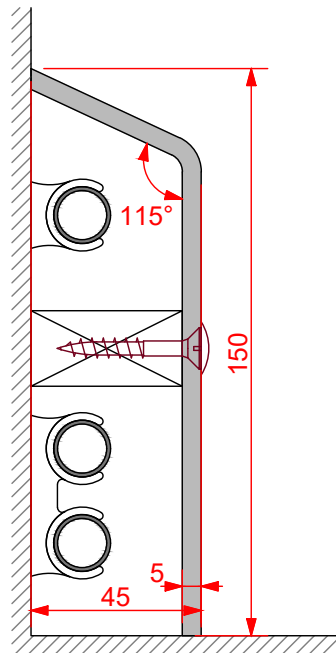

Encasement Ltd  
t: +44 (0)1733 266 889  
e: sales@encasement.co.uk  
w: www.encasement.co.uk

standard specification detail:

type:  
pre-formed plywood pipe boxing

ref: Riva

thickness: 5mm

length: 2500mm

finish: white craft paper

joint detail: N/A

accessories: screws & white caps,  
internal corner, external corner,  
butt joint cover, stop end

Approx. internal  
working space:  
40x120

detail:

**Riva Pipe Boxing**  
45/150mm

date:  
**JAN 2013**

drawn by:  
**AW**

scale:  
**1:2**

paper size:  
**A4**

drawing no:

**Riva 45\_150.DWG**