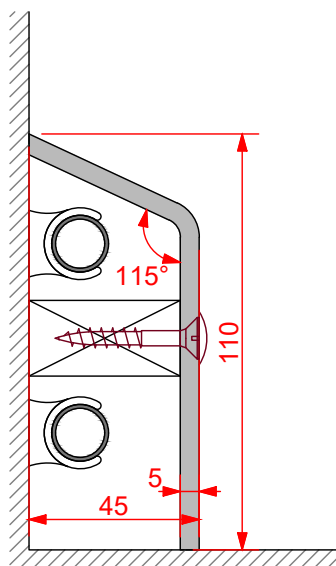

Encasement Ltd  
t: +44 (0)1733 266 889  
e: sales@encasement.co.uk  
w: www.encasement.co.uk

standard specification detail:

type:  
pre-formed plywood pipe boxing

ref: Riva

thickness: 5mm

length: 2500mm

finish: white craft paper

joint detail: N/A

accessories: screws & white caps,  
internal corner, external corner,  
butt joint cover, stop end

Approx. internal  
working space:  
40x80

detail:

**Riva Pipe Boxing**  
45/110mm

date:  
**JAN 2013**

drawn by:  
**AW**

scale:  
**1:2**

paper size:  
**A4**

drawing no:

**Riva 45\_110.DWG**