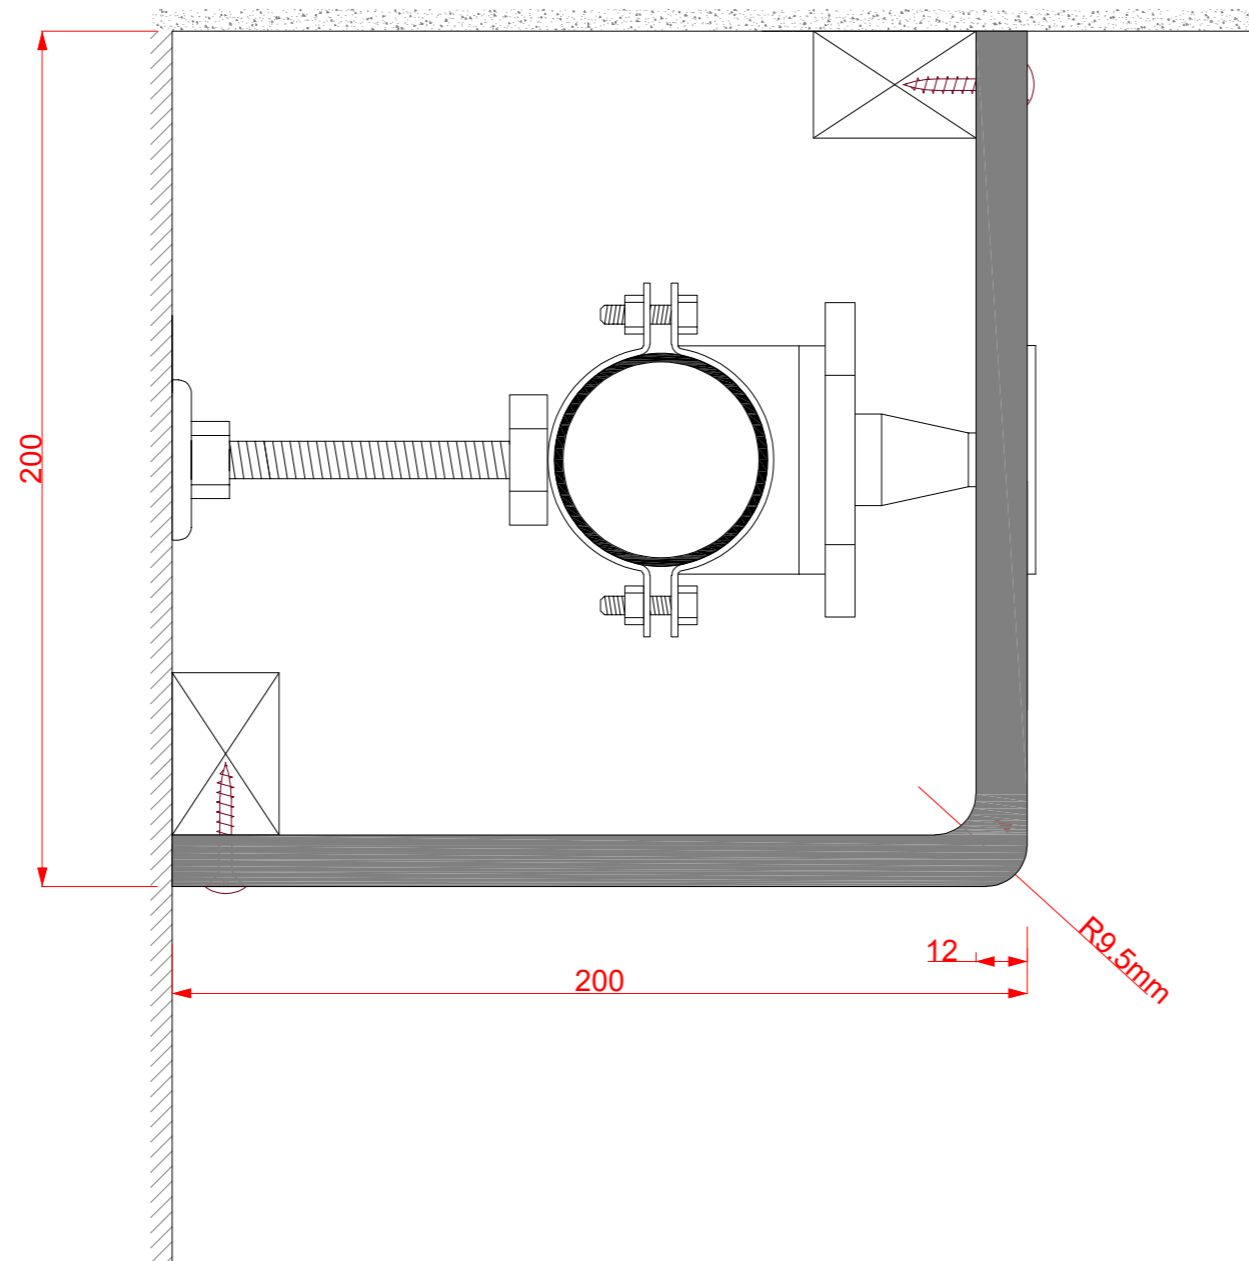

Encasement Ltd
Suite 7 Papyrus Business Parc,
Papyrus Road, Werrington,
Peterborough, PE4 5BH
t: +44 (0)1733 266 889
e: sales@encasement.co.uk
w: www.encasement.co.uk

Standard Length:
2440 mm

standard specification detail:

type:
pre-formed plywood pipe boxing

ref: Versa FR

thickness: 12mm

length: see drawing

finish: white paint

joint detail: N/A

accessories: screws & white caps,
internal corner, external corner,
stop end

detail:

**Versa FR Pipe Boxing
200/200mm**

date:
JUNE 2021

drawn by:
WL

scale:
NTS

paper size:
A4

drawing no:

Versa FR-200_200.DWG