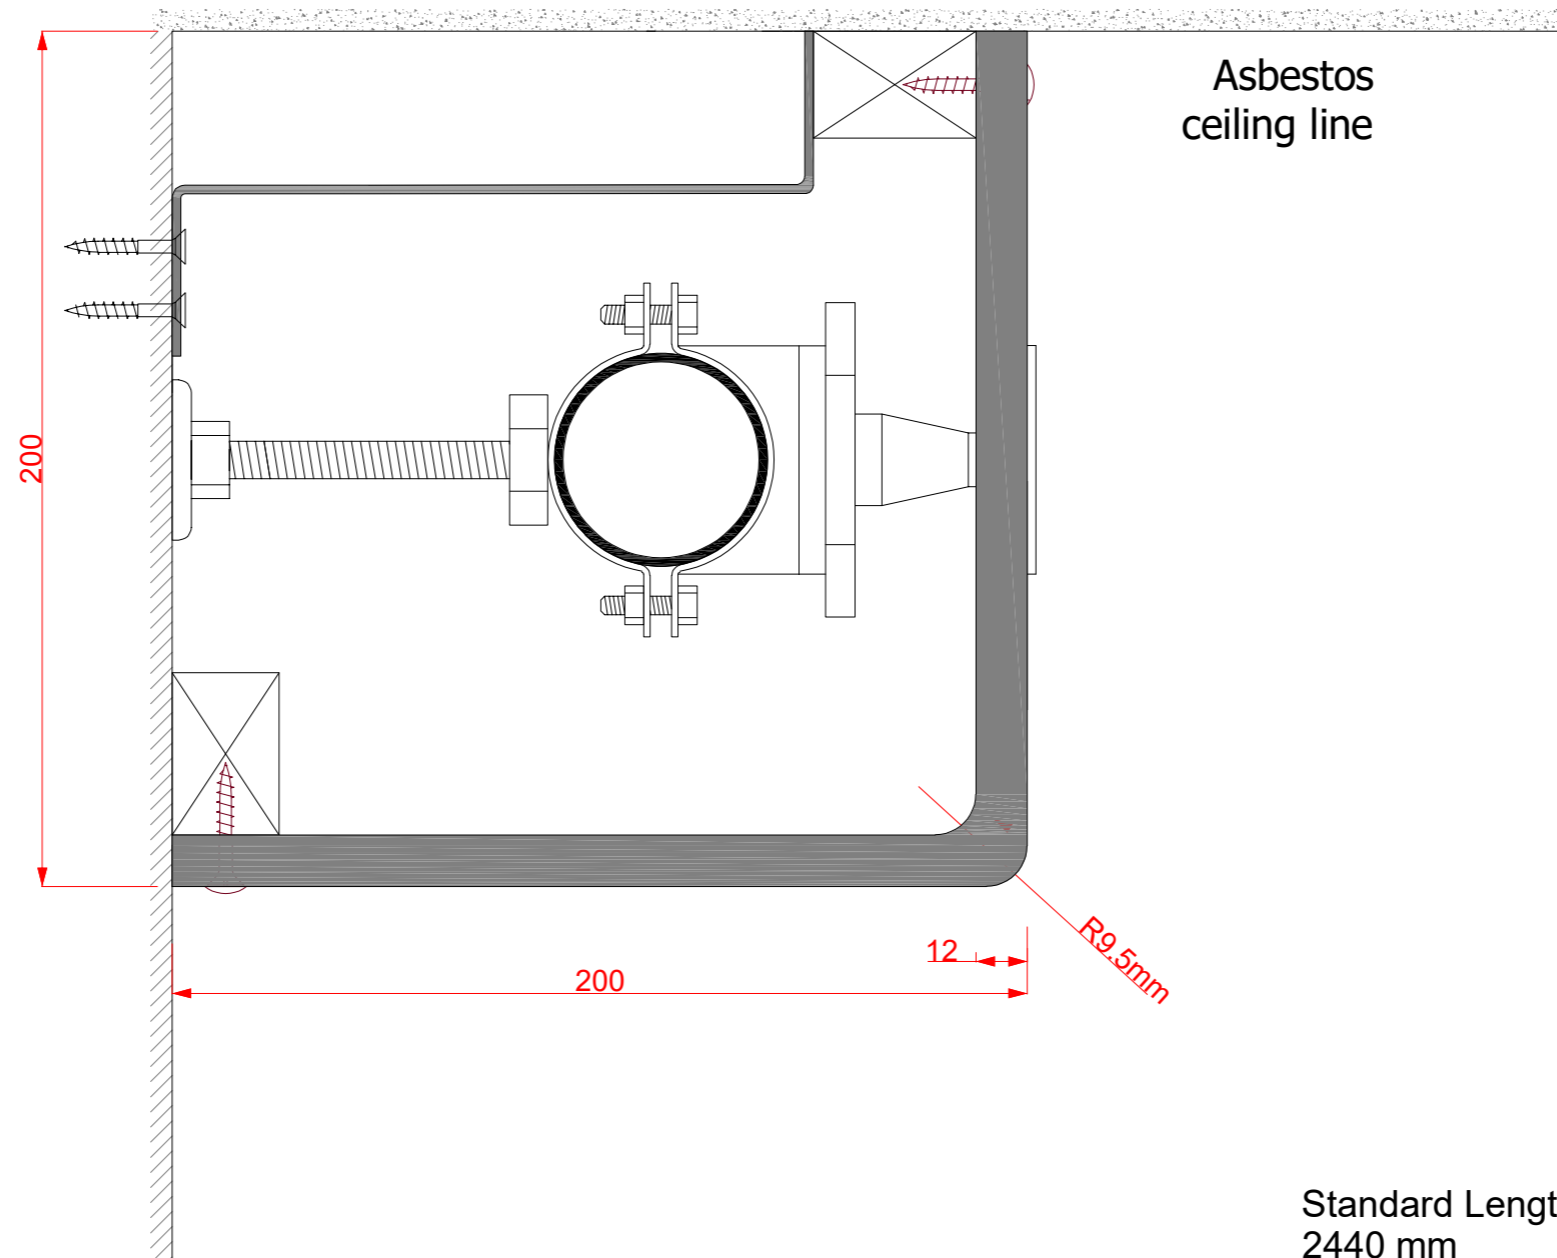

Encasement Ltd
Suite 7 Papyrus Business Parc,
Papyrus Road, Werrington,
Peterborough, PE4 5BH
t: +44 (0)1733 266 889
e: sales@encasement.co.uk
w: www.encasement.co.uk

Asbestos
ceiling line

Standard Length:
2440 mm

standard specification detail:

type:
pre-formed plywood pipe boxing

ref: Versa FR

thickness: 12mm

length: see drawing

finish: white paint

joint detail: N/A

accessories: screws & white caps,
internal corner, external corner,
stop end

detail:
**Versa FR Pipe Boxing
200/200mm**

date:
JUNE 2021

drawn by:
WL

scale:
NTS

paper size:
A4

drawing no:
Versa FR-200_200_MF.DWG