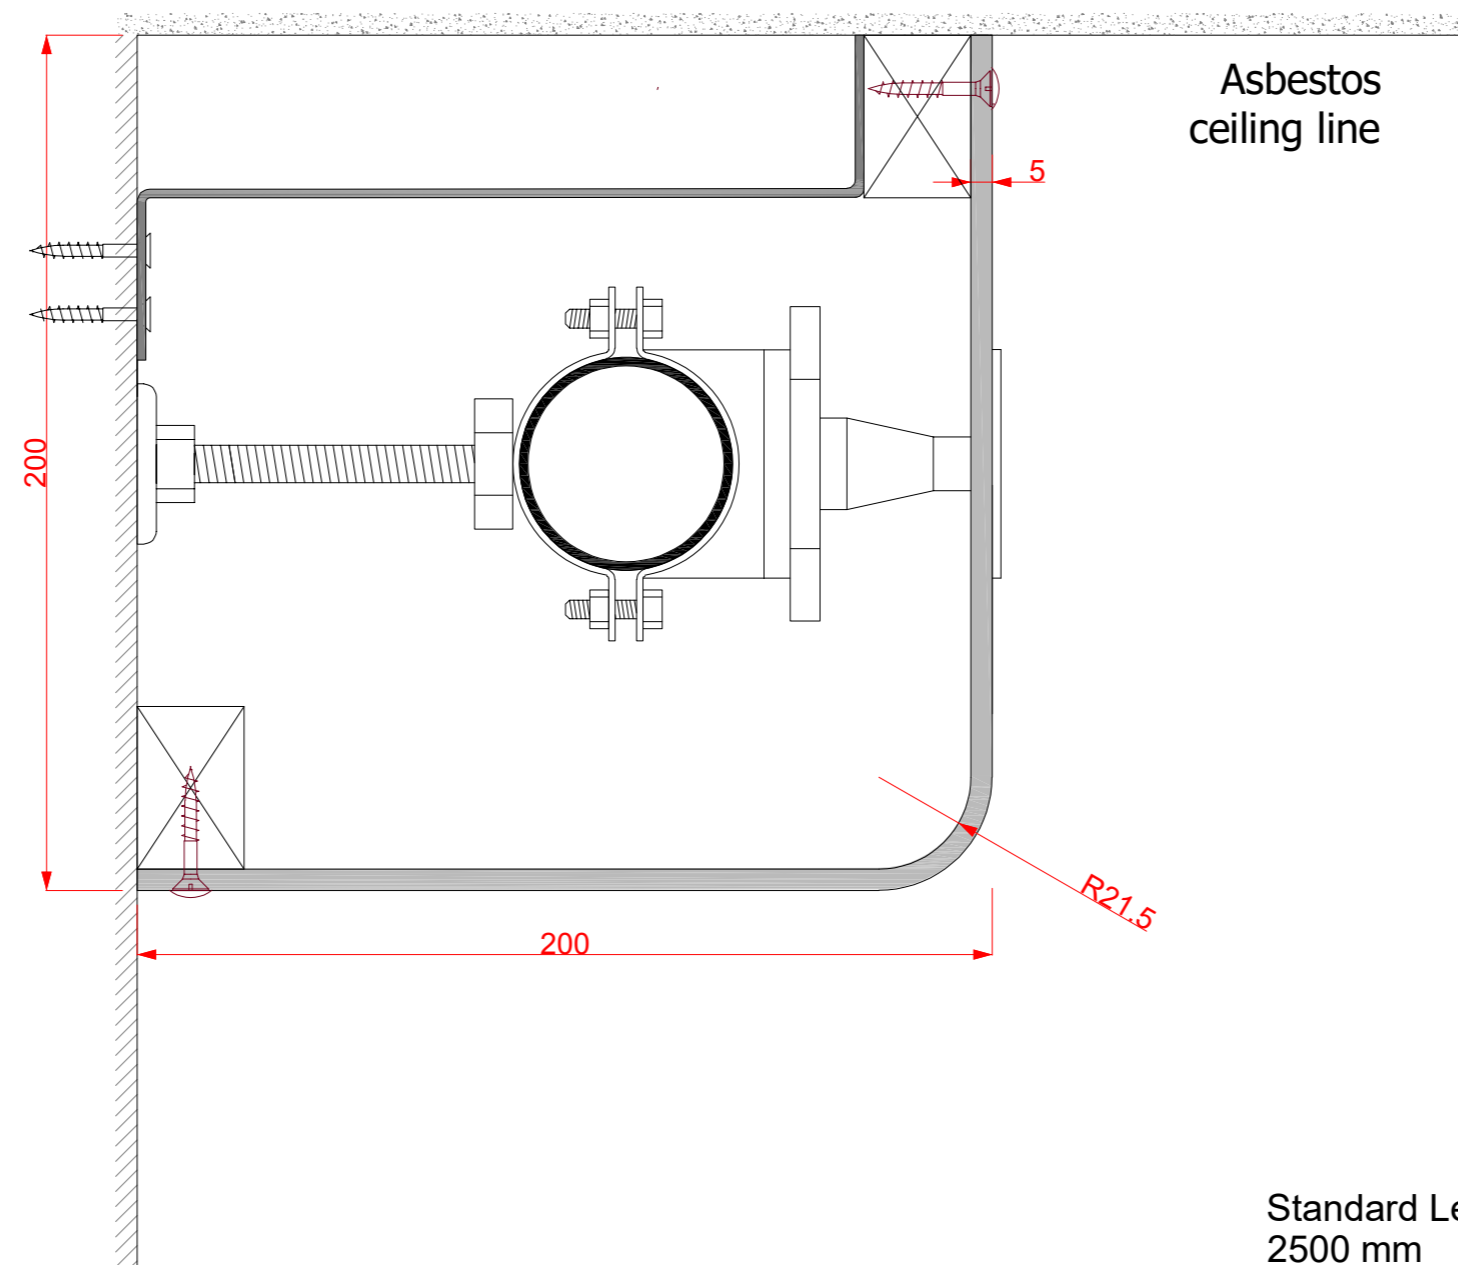

Encasement Ltd
Suite 7 Papyrus Business Parc,
Papyrus Road, Werrington,
Peterborough, PE4 5BH
t: +44 (0)1733 266 889
e: sales@encasement.co.uk
w: www.encasement.co.uk

Standard Length:
2500 mm

standard specification detail:

type:
pre-formed plywood pipe boxing

ref: Versa 5

thickness: 5mm

length: see drawing

finish: white melamine

joint detail: N/A

accessories: screws & white caps,
internal corner, external corner,
butt joint cover, stop end

detail:

**Versa 5 Pipe Boxing
200/200mm**

date:
JUNE 2021

drawn by:
WL

scale:
NTS

paper size:
A4

drawing no:

Versa 5-200_200_MF.DWG