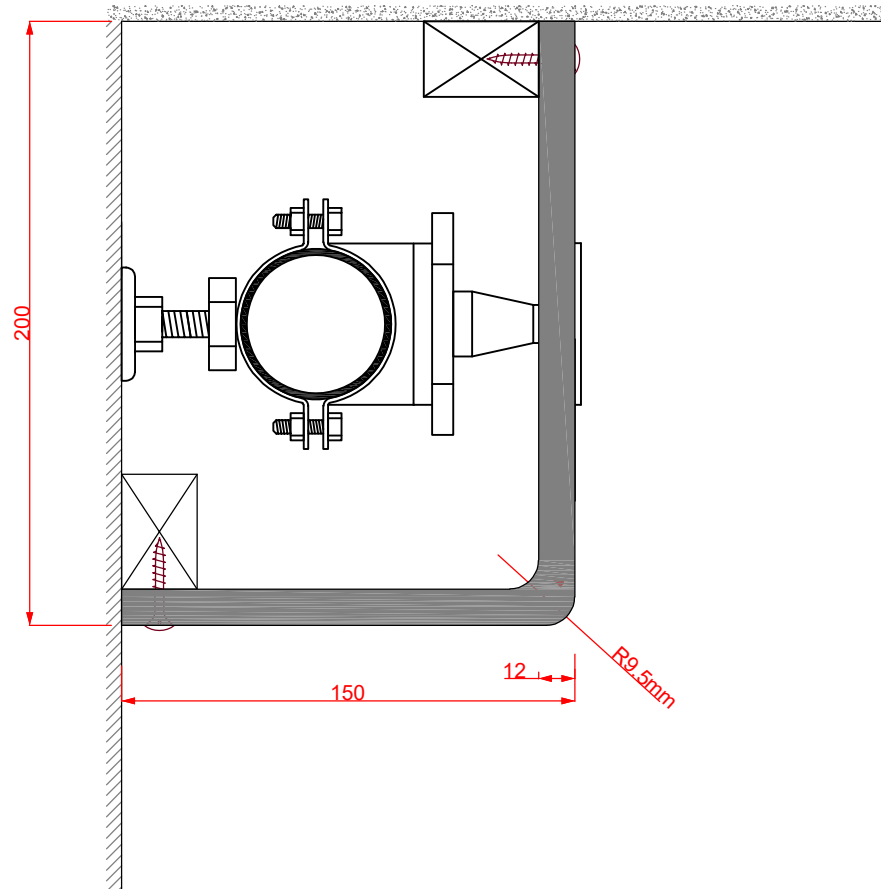

Encasement Ltd
Suite 7 Papyrus Business Parc,
Papyrus Road, Werrington,
Peterborough, PE4 5BH
t: +44 (0)1733 266 889
e: sales@encasement.co.uk
w: www.encasement.co.uk

Standard Length:
2440 mm

standard specification detail:

type:
pre-formed plywood pipe boxing

ref: Versa FR

thickness: 12mm

length: see drawing

finish: white paint

joint detail: N/A

accessories: screws & white caps,
internal corner, external corner,
stop end

detail:

Versa FR Pipe Boxing
150/200mm

date:
JUNE 2021

drawn by:
WL

scale:
NTS

paper size:
A4

drawing no:

Versa FR-150_200.DWG